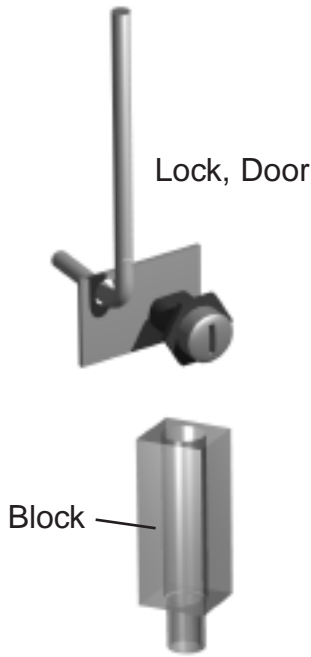

Bracket, Lid (Center)

Bracket, Cutting Board (11 1/2")

Bracket, Cutting Board 3"

Cutting Board w/notch for crumb catcher assembly.

G.

Door Parts

TSSU 27,36,48,60,72

Kit, Door Hinge (top)

Kit, Door Hinge (bottom)

Kit, Door Hinge (top)

Kit, Door Hinge (bottom)

Center door on TSSU/TWT/TUC-72

All right and left doors.

Door Parts

TSSU glass door models. TSSU solid door models prior to serial no. 1-760921

Kit, Door Hinge
Top after 1995

Door

Spring

Bracket

Old style hinge
bracket
replace with
current style

Pin, Stop,
Door Hinge

Washer

Bushing