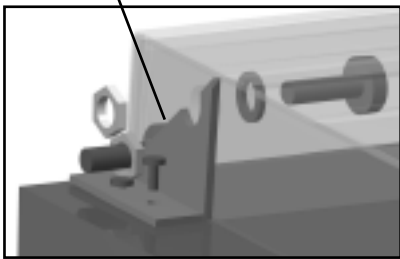

Castors Stemmed 2 1/2"

Castor Leg Mounting
Plate

Castors (Stemmed) 5"

Legs Stemmed
Standard

Leg, Seismec

Compressors

1/2 H.P. & Under. TSSU

D.

Countertop and Lid Parts

E.

Countertop and Lid Parts

TSSU Split Lids

F.

Countertop and Lid Parts

TSSU Double Sided Cabinets & Flat Lid Night Covers

Bracket, Lid

Bracket, Lid (Center)

Bracket, Cutting Board (11 1/2")

Bracket, Cutting Board 3"

Cutting Board w/notch for crumb catcher assembly.

G.

Door Parts

TSSU 27,36,48,60,72

Kit, Door Hinge (top)