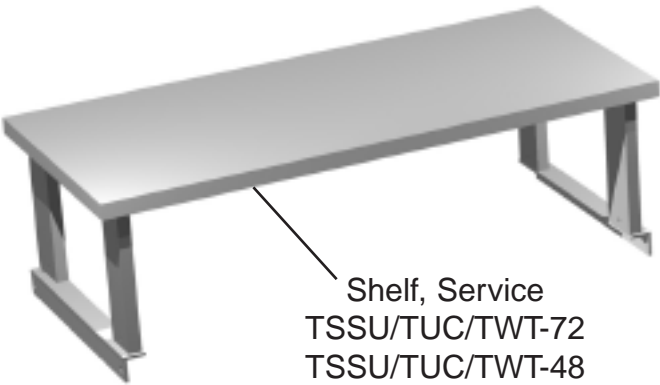

FAX: 636-272-9471

Accessories

Sneeze Guard

Overshelf
TSSU/TUC/TWT-27
TSSU/TUC/TWT-48
TSSU/TUC/TWT-60

Shelf, Service
TSSU/TUC/TWT-72
TSSU/TUC/TWT-48
TSSU/TUC/TWT-60

Accessories

B.

Castors, Legs & Levelers

Castors Stemmed 2 1/2"

Castor Leg Mounting
Plate

Castors (Stemmed) 5"

Legs Stemmed
Standard

Leg, Seismec

Compressors

1/2 H.P. & Under. TSSU

D.