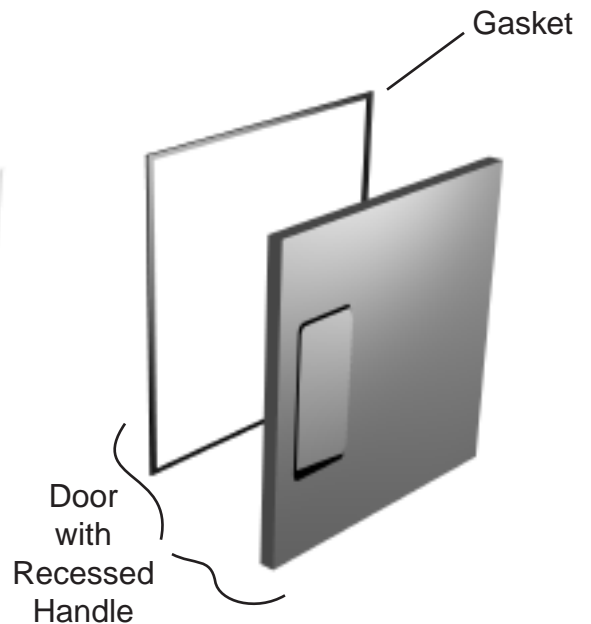

Bracket, Lid (Center)

Bracket, Cutting Board (11 1/2")

Bracket, Cutting Board 3"

Cutting Board w/notch for crumb catcher assembly.

G.

Door Parts

TSSU 27,36,48,60,72

Kit, Door Hinge (top)

Kit, Door Hinge (bottom)

Kit, Door Hinge (top)

Kit, Door Hinge (bottom)

Center door on TSSU/TWT/TUC-72

All right and left doors.

Door Parts

TSSU glass door models. TSSU solid door models prior to serial no. 1-760921

Kit, Door Hinge
Top after 1995

Door

Spring

Bracket

Old style hinge
bracket
replace with
current style

Pin, Stop,
Door Hinge

Washer

Bushing