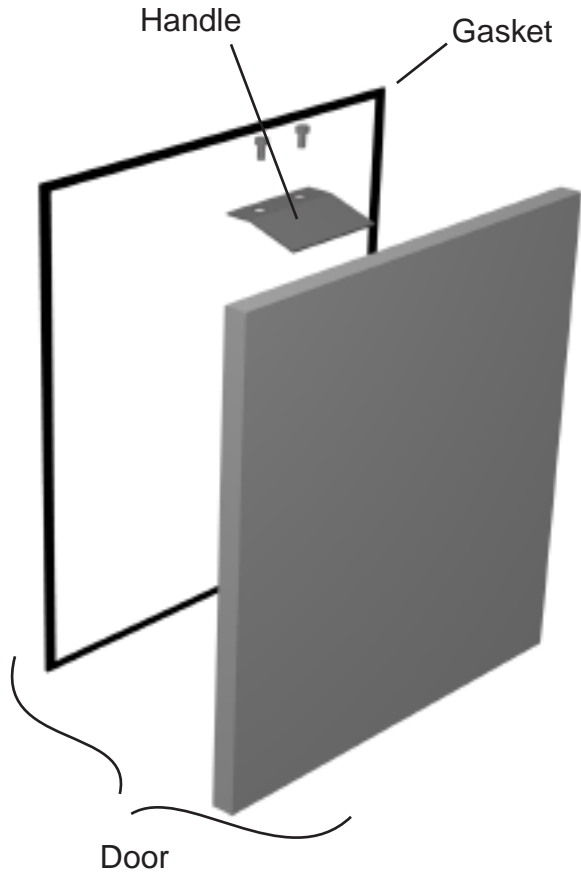

Door Parts

TSSU glass door models. TSSU solid door models prior to serial no. 1-760921

Kit, Door Hinge
Top after 1995