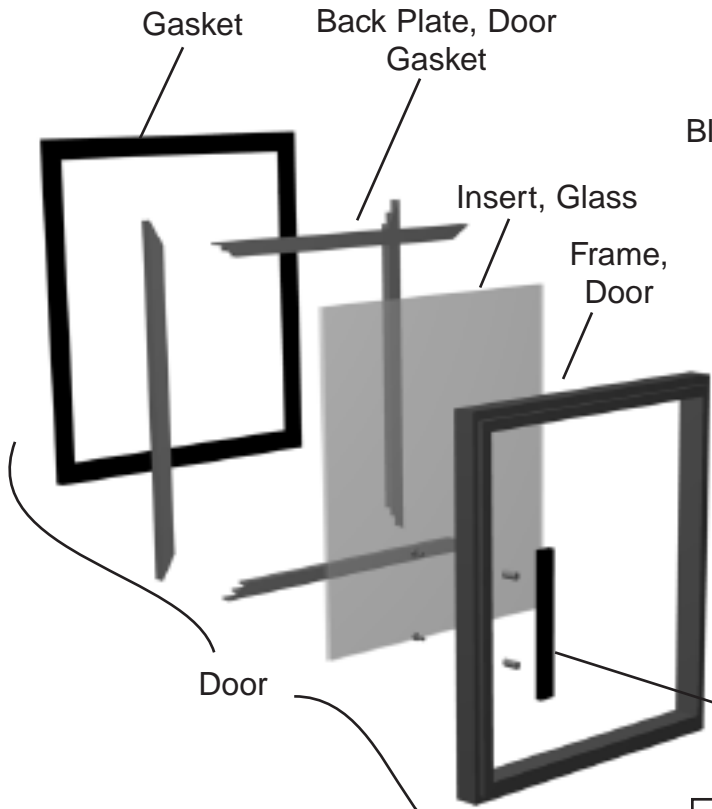

Kit, Door Hinge (bottom)

Kit, Door Hinge (top)

Kit, Door Hinge (bottom)

Center door on TSSU/TWT/TUC-72

All right and left doors.

Door Parts

TSSU glass door models. TSSU solid door models prior to serial no. 1-760921

Kit, Door Hinge
Top after 1995

Door

Spring

Bracket

Old style hinge
bracket
replace with
current style

Pin, Stop,
Door Hinge

Washer

Bushing

Mullion parts pictured with doors.

Mullion Vertical

Mullion-Horizontal

Drawer Support System

Slide, Drawer

Pan, Drawer

Roller Drawer

Frame, Drawer