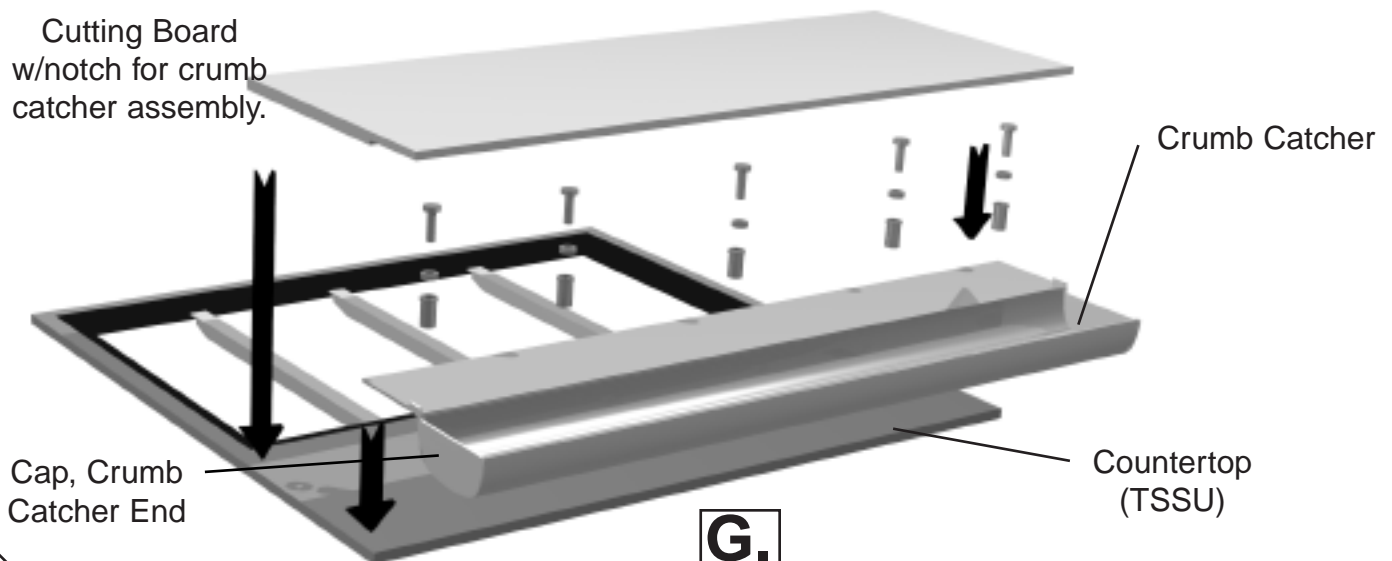

Bracket, Lid (Center)

Bracket, Cutting Board (11 1/2")

Bracket, Cutting Board 3"

Cutting Board w/notch for crumb catcher assembly.

G.

Door Parts

TSSU 27,36,48,60,72

Kit, Door Hinge (top)