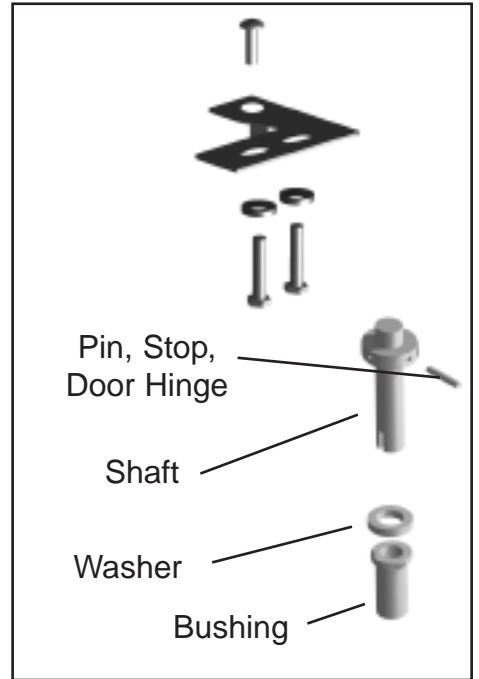

Bracket, Lid (Center)

Bracket, Cutting Board (11 1/2")

Bracket, Cutting Board 3"

Cutting Board w/notch for crumb catcher assembly.

G.

Door Parts

TSSU 27,36,48,60,72

Kit, Door Hinge (top)

Kit, Door Hinge (bottom)

Kit, Door Hinge (top)

Kit, Door Hinge (bottom)

Center door on TSSU/TWT/TUC-72

All right and left doors.

Door Parts

TSSU glass door models. TSSU solid door models prior to serial no. 1-760921

Kit, Door Hinge
Top after 1995

Door

Spring

Bracket

Old style hinge
bracket
replace with
current style

Pin, Stop,
Door Hinge

Washer

Bushing

Block

Washer

Handle

Kit, Door Hinge Bottom

Bushing

Bearing, Thrust

Bracket,
Hinge

Drawer Parts