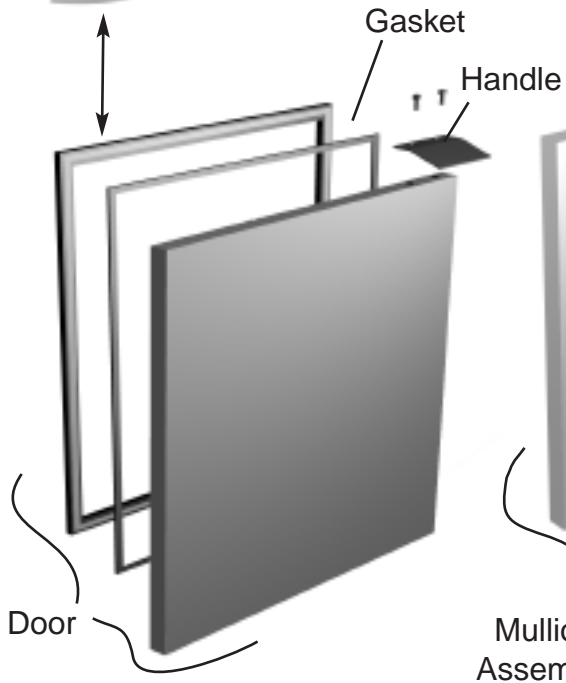

Bracket, Lid (Center)

Bracket, Cutting Board (11 1/2")

Bracket, Cutting Board 3"

Cutting Board w/notch for crumb catcher assembly.

G.

Door Parts

TSSU 27,36,48,60,72

Kit, Door Hinge (top)

Kit, Door Hinge (bottom)

Kit, Door Hinge (top)

Kit, Door Hinge (bottom)

Center door on TSSU/TWT/TUC-72

All right and left doors.

Door Parts

TSSU glass door models. TSSU solid door models prior to serial no. 1-760921

Kit, Door Hinge
Top after 1995

Door

Spring

Bracket

Old style hinge
bracket
replace with
current style

Pin, Stop,
Door Hinge

Washer

Bushing