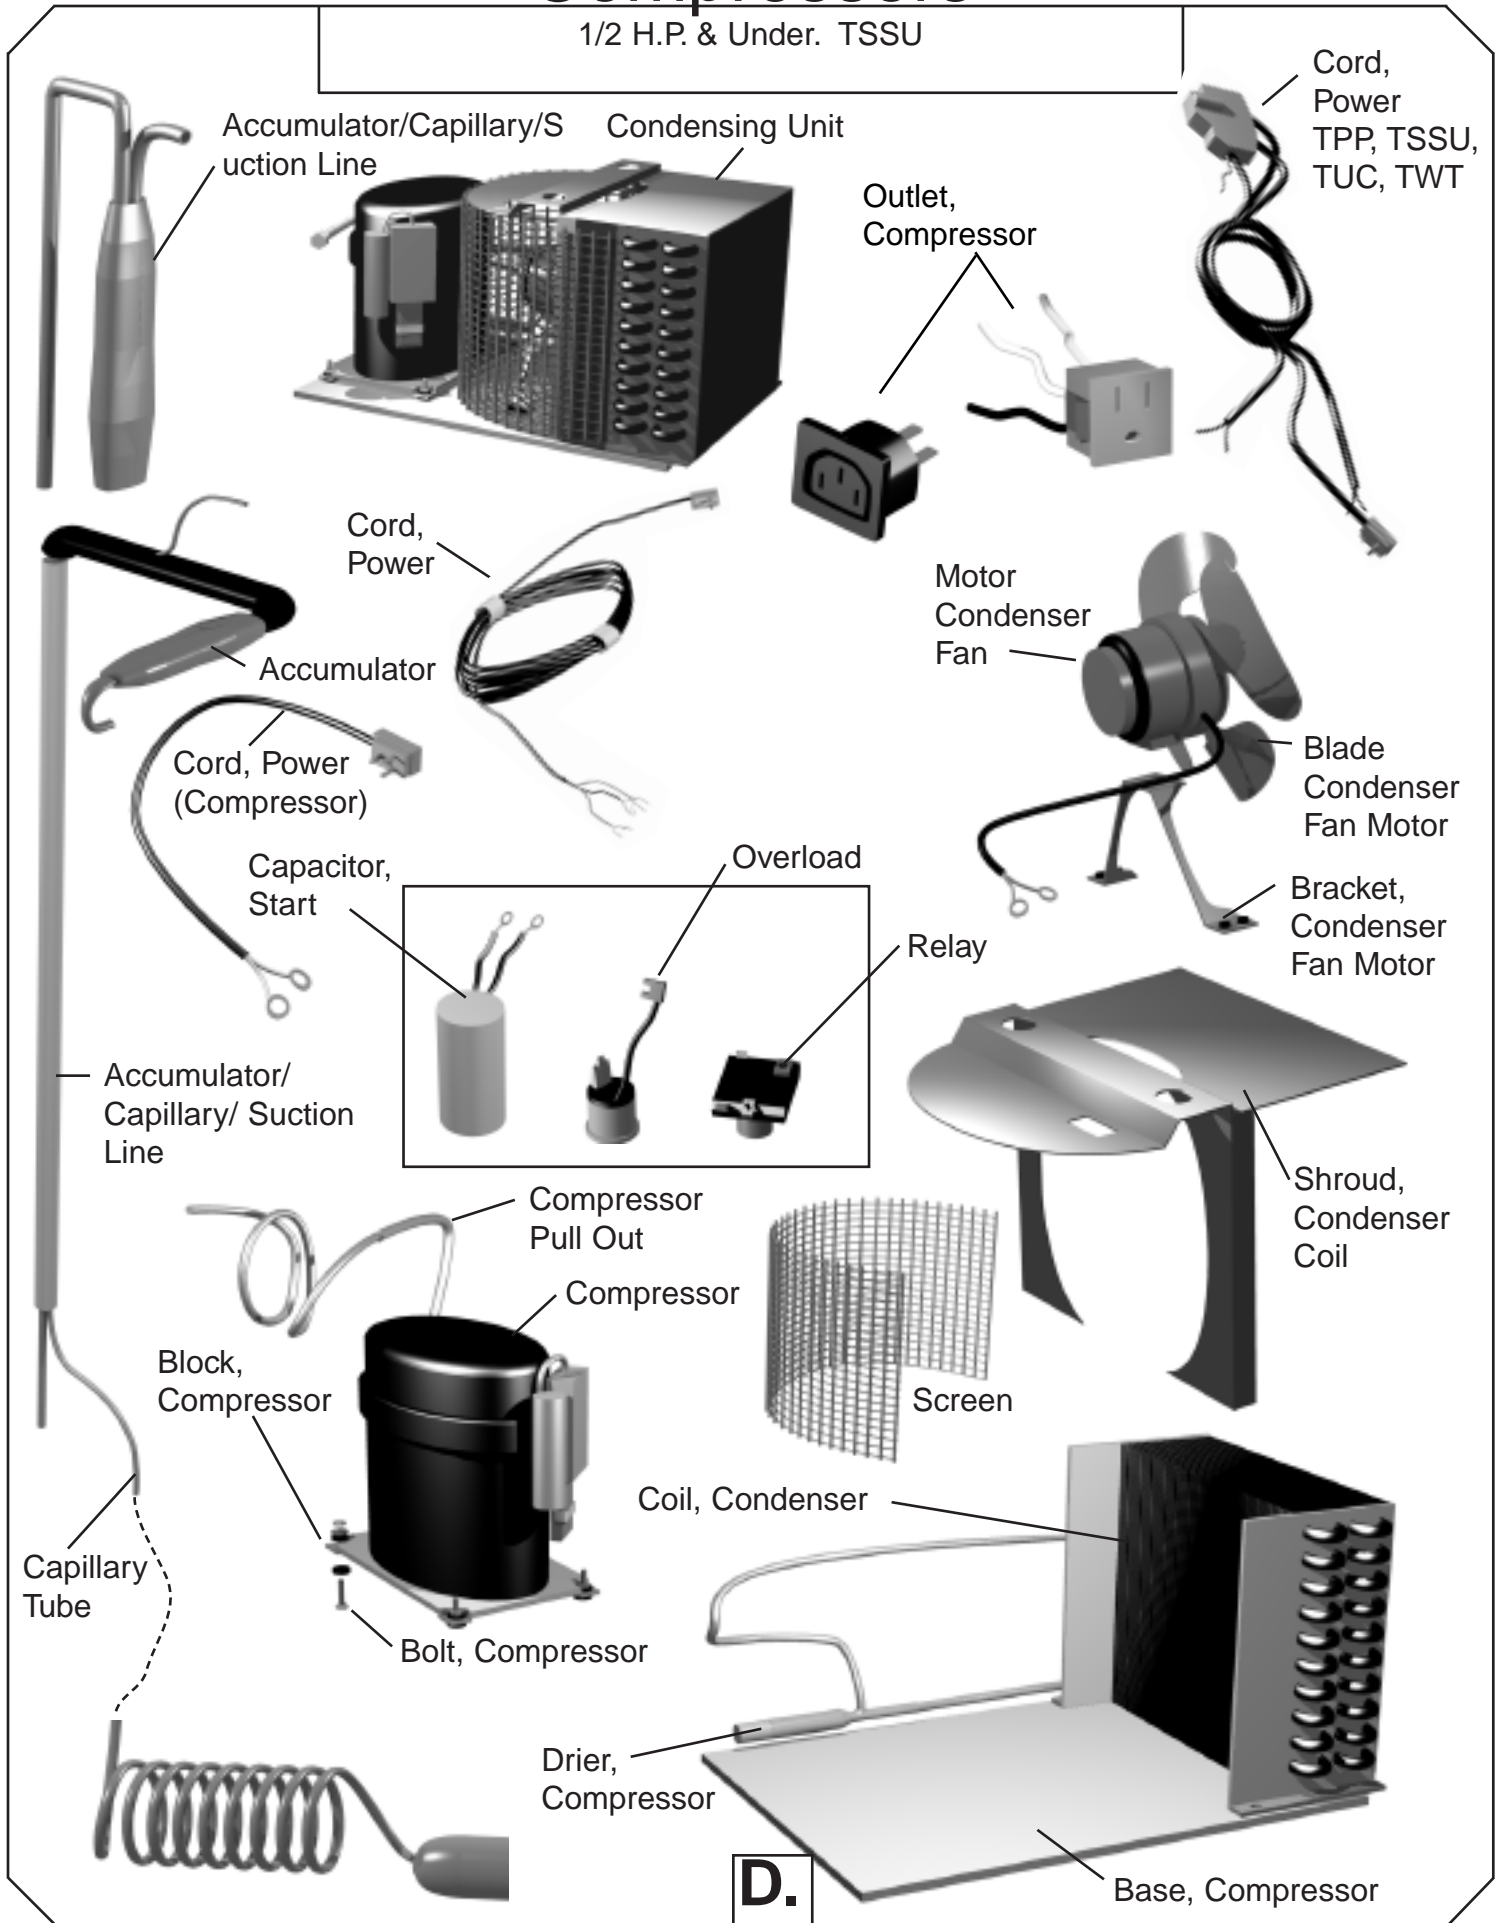

Compressors

1/2 H.P. & Under. TSSU

D.