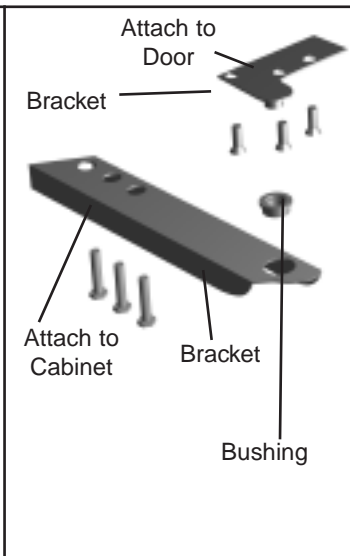

Countertop and Lid Parts

E.

Countertop and Lid Parts

TSSU Split Lids

F.

Countertop and Lid Parts

TSSU Double Sided Cabinets & Flat Lid Night Covers

Bracket, Lid

Bracket, Lid (Center)

Bracket, Cutting Board (11 1/2")

Bracket, Cutting Board 3"

Cutting Board w/notch for crumb catcher assembly.

G.

Door Parts

TSSU 27,36,48,60,72

Kit, Door Hinge (top)

Kit, Door Hinge (bottom)

Kit, Door Hinge (top)

Kit, Door Hinge (bottom)

Center door on TSSU/TWT/TUC-72

All right and left doors.

Door Parts

TSSU glass door models. TSSU solid door models prior to serial no. 1-760921

Kit, Door Hinge
Top after 1995

Door

Spring

Bracket

Old style hinge
bracket
replace with
current style

Pin, Stop,
Door Hinge

Washer

Bushing