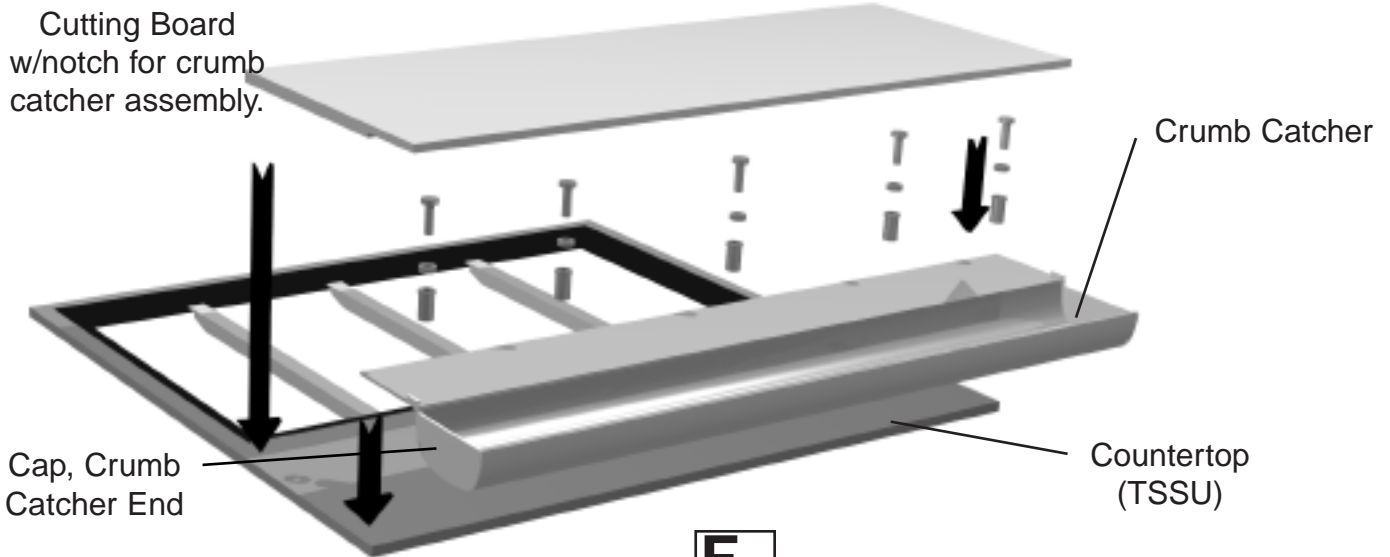

Countertop and Lid Parts

TSSU Split Lids

F.