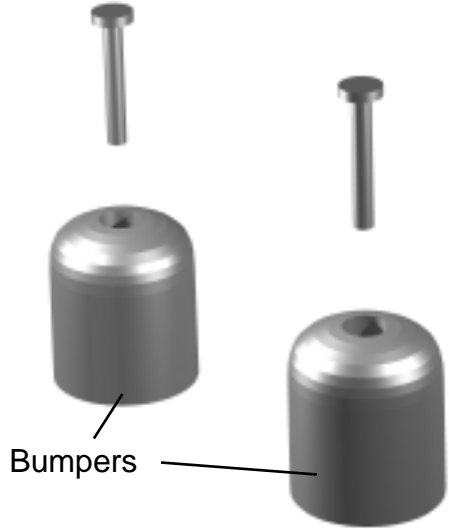

FAX: 636-272-9471

Accessories

Sneeze Guard

Overshelf
TSSU/TUC/TWT-27
TSSU/TUC/TWT-48
TSSU/TUC/TWT-60

Shelf, Service
TSSU/TUC/TWT-72
TSSU/TUC/TWT-48
TSSU/TUC/TWT-60

Accessories

B.

Castors, Legs & Levelers

Castors Stemmed 2 1/2"

Castor Leg Mounting
Plate

Castors (Stemmed) 5"

Legs Stemmed
Standard

Leg, Seismec

Compressors

1/2 H.P. & Under. TSSU

D.