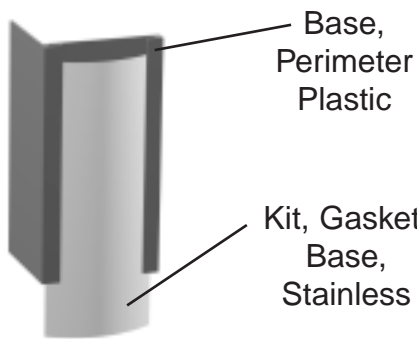

Bracket, Lid (Center)

Bracket, Cutting Board (11 1/2")

Bracket, Cutting Board 3"

Cutting Board w/notch for crumb catcher assembly.

G.

Door Parts

TSSU 27,36,48,60,72

Kit, Door Hinge (top)

Kit, Door Hinge (bottom)

Kit, Door Hinge (top)

Kit, Door Hinge (bottom)

Center door on TSSU/TWT/TUC-72

All right and left doors.

Door Parts

TSSU glass door models. TSSU solid door models prior to serial no. 1-760921

Kit, Door Hinge
Top after 1995

Door

Spring

Bracket

Old style hinge
bracket
replace with
current style

Pin, Stop,
Door Hinge

Washer

Bushing