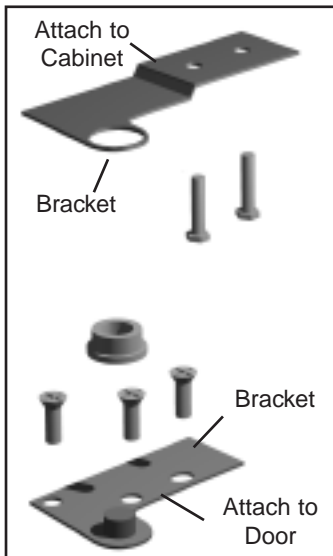

Countertop and Lid Parts

E.

Countertop and Lid Parts

TSSU Split Lids

F.

Countertop and Lid Parts

TSSU Double Sided Cabinets & Flat Lid Night Covers

Bracket, Lid

Bracket, Lid (Center)

Bracket, Cutting Board (11 1/2")

Bracket, Cutting Board 3"

Cutting Board w/notch for crumb catcher assembly.

G.

Door Parts

TSSU 27,36,48,60,72

Kit, Door Hinge (top)

Kit, Door Hinge (bottom)

Kit, Door Hinge (top)

Kit, Door Hinge (bottom)

Center door on TSSU/TWT/TUC-72

All right and left doors.

Door Parts

TSSU glass door models. TSSU solid door models prior to serial no. 1-760921