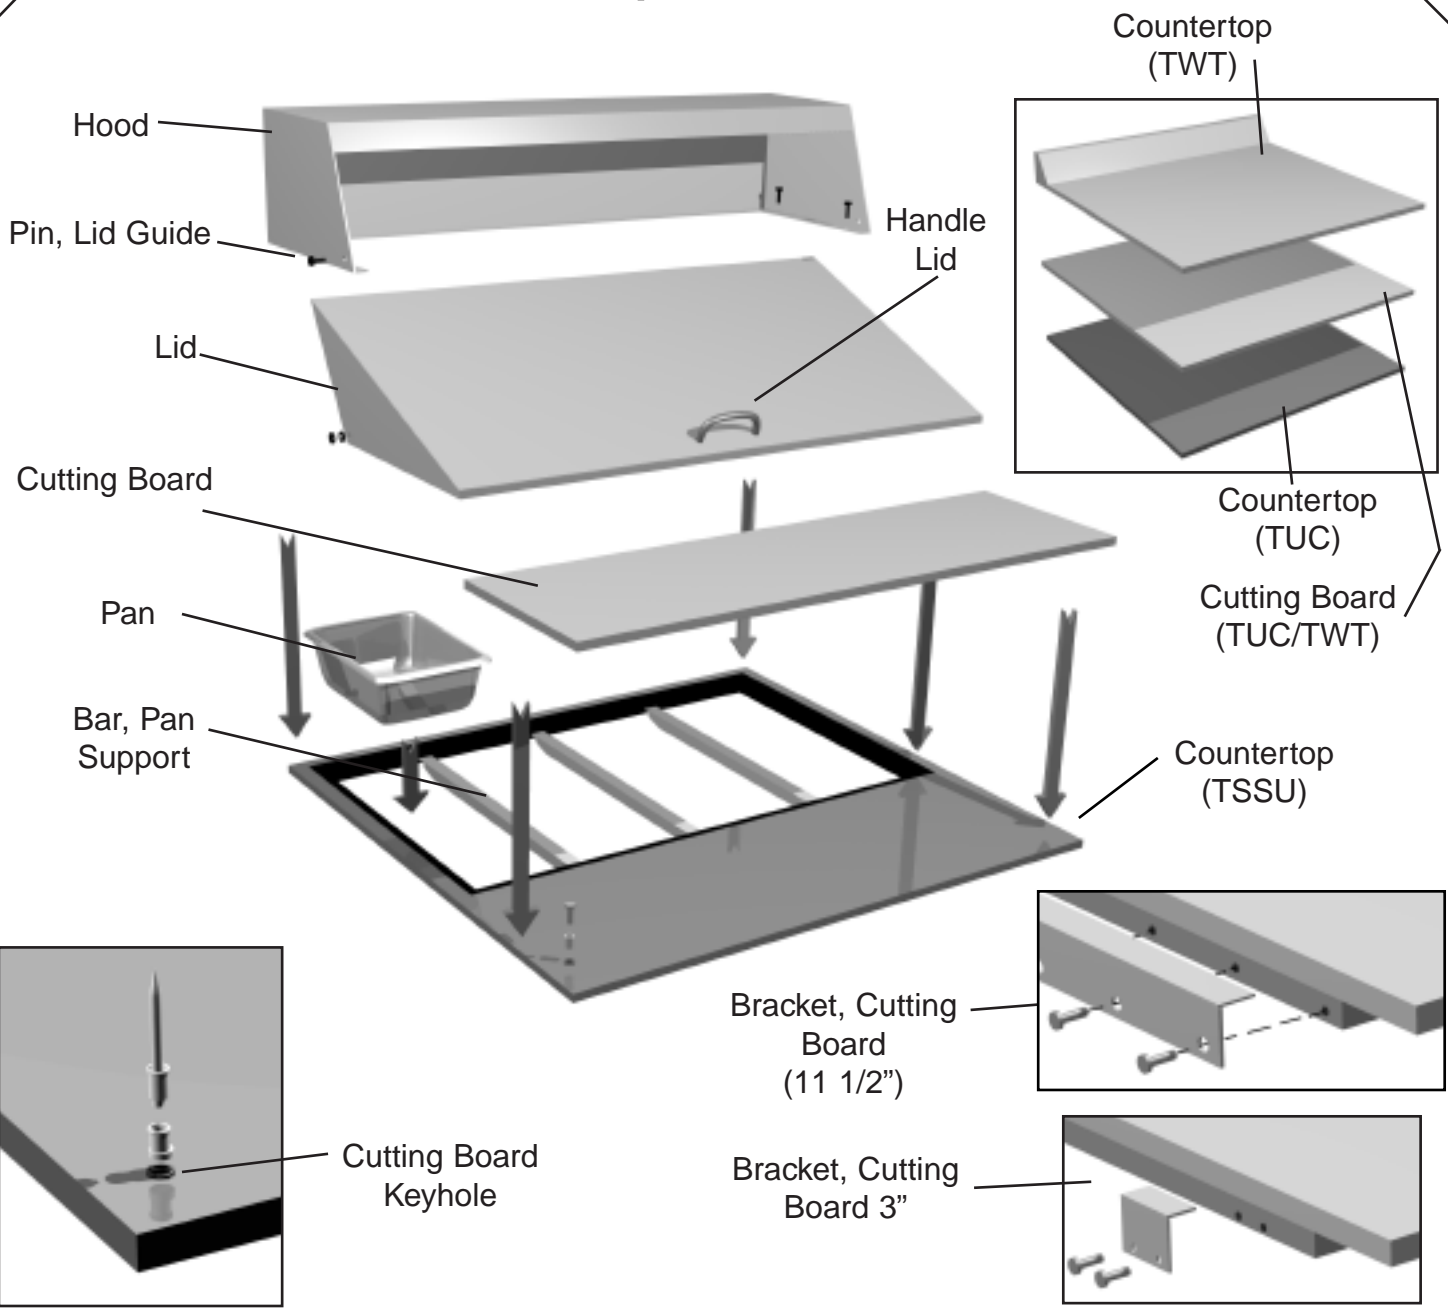

Countertop and Lid Parts

E.