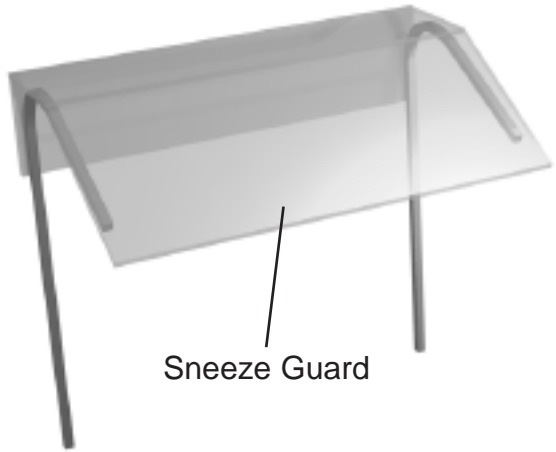

Accessories

Sneeze Guard