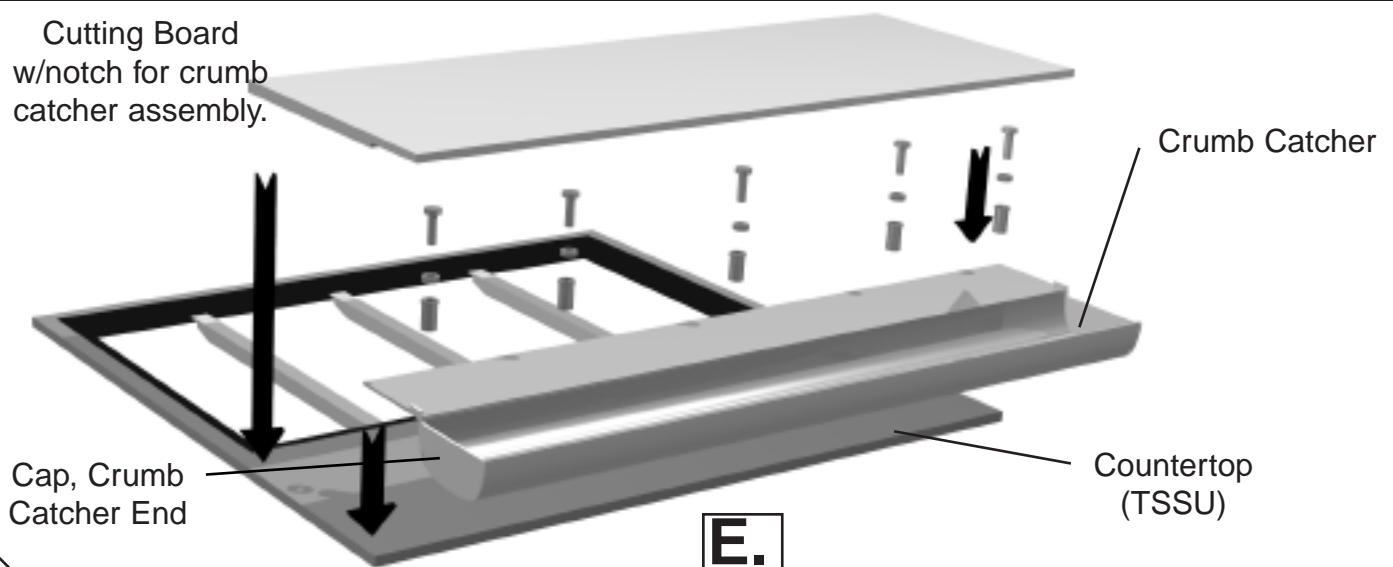

Countertop and Lid Parts

E.