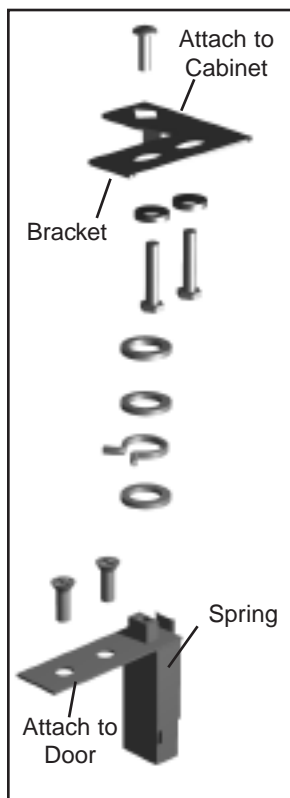

Bracket, Lid (Center)

Bracket, Cutting Board (11 1/2")

Bracket, Cutting Board 3"

Cutting Board w/notch for crumb catcher assembly.

G.

Door Parts

TSSU 27,36,48,60,72

Kit, Door Hinge (top)

Kit, Door Hinge (bottom)

Kit, Door Hinge (top)

Kit, Door Hinge (bottom)

Center door on TSSU/TWT/TUC-72

All right and left doors.

Door Parts

TSSU glass door models. TSSU solid door models prior to serial no. 1-760921

Mullion parts pictured with doors.

Mullion Vertical

Mullion-Horizontal

Drawer Support System

Slide, Drawer

Pan, Drawer

Roller Drawer

Frame, Drawer