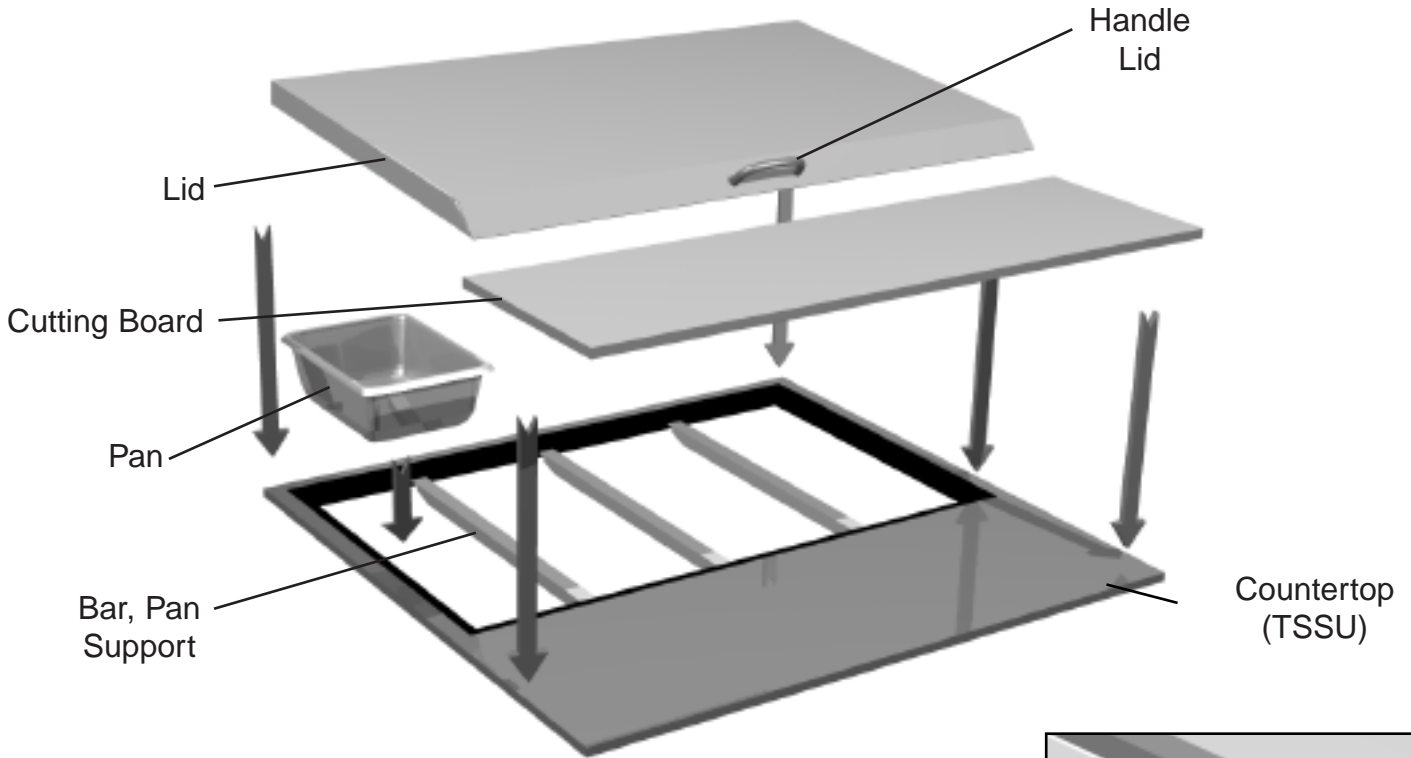

Countertop and Lid Parts

E.

Countertop and Lid Parts

TSSU Split Lids

F.

Countertop and Lid Parts

TSSU Double Sided Cabinets & Flat Lid Night Covers

Bracket, Lid

Bracket, Lid (Center)

Bracket, Cutting Board (11 1/2")

Bracket, Cutting Board 3"

Cutting Board w/notch for crumb catcher assembly.

G.

Door Parts

TSSU 27,36,48,60,72

Kit, Door Hinge (top)