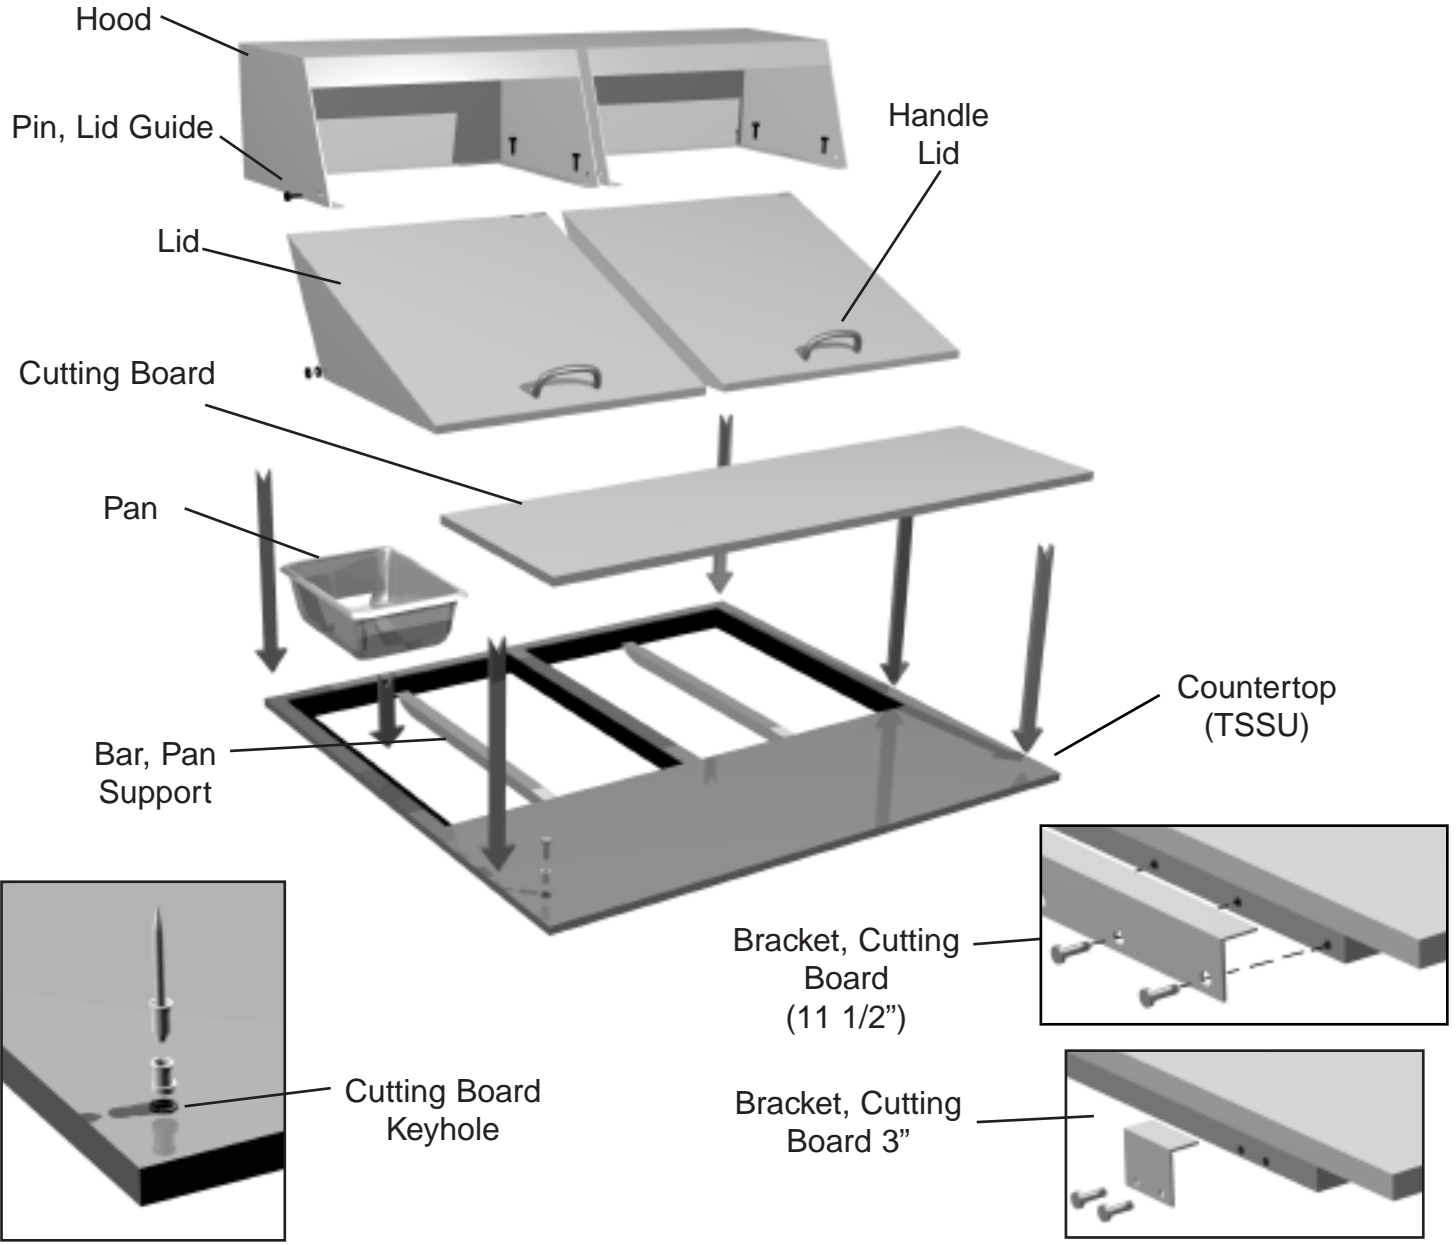

Countertop and Lid Parts

TSSU Split Lids

F.