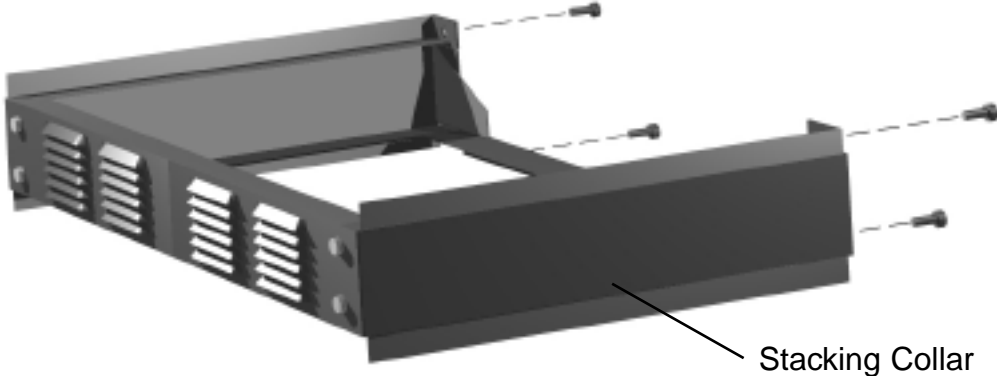

FAX: 636-272-9471

Accessories

Sneeze Guard

Overshelf
TSSU/TUC/TWT-27
TSSU/TUC/TWT-48
TSSU/TUC/TWT-60

Shelf, Service
TSSU/TUC/TWT-72
TSSU/TUC/TWT-48
TSSU/TUC/TWT-60

Accessories

B.

Castors, Legs & Levelers

Castors Stemmed 2 1/2"

Castor Leg Mounting
Plate

Castors (Stemmed) 5"

Legs Stemmed
Standard

Leg, Seismec

Compressors

1/2 H.P. & Under. TSSU

D.