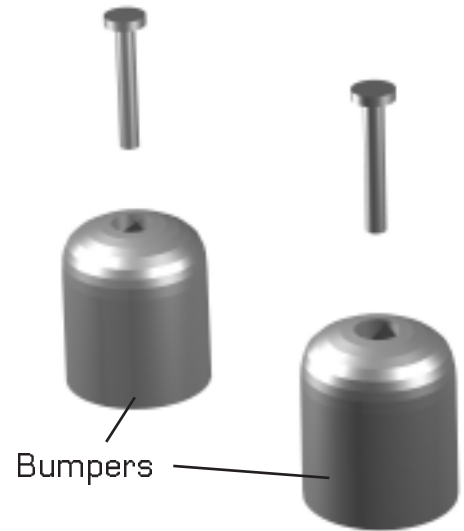

FAX: 636-272-9471

Accessories

Castors, Legs & Levelers

Castors Stemmed 2 1/2"

Castors (Stemmed) 5"

Legs Stemmed
Standard

Leg, Seismec

Compressors