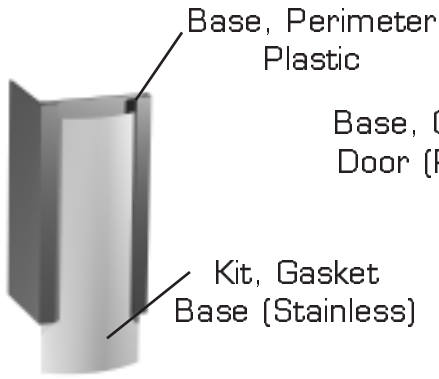

FAX: 636-272-9471

Accessories

Castors, Legs & Levelers

Castors Stemmed 2 1/2"

Castors (Stemmed) 5"

Legs Stemmed
Standard

Leg, Seismec

Compressors

1/2 H.P. & Under. TPP

Countertop and Lid Parts

D.

Door Parts

TPP-44,-67,-93

Kit, Door Hinge (Top)

Bracket, Hinge

Bracket, Hinge

Bushing, Hinge

Base, Perimeter Plastic

Kit, Gasket Base (Stainless)

Base, Gasket, Door (Plastic)

Gasket

Handle

Gasket

Door with Recessed Handle