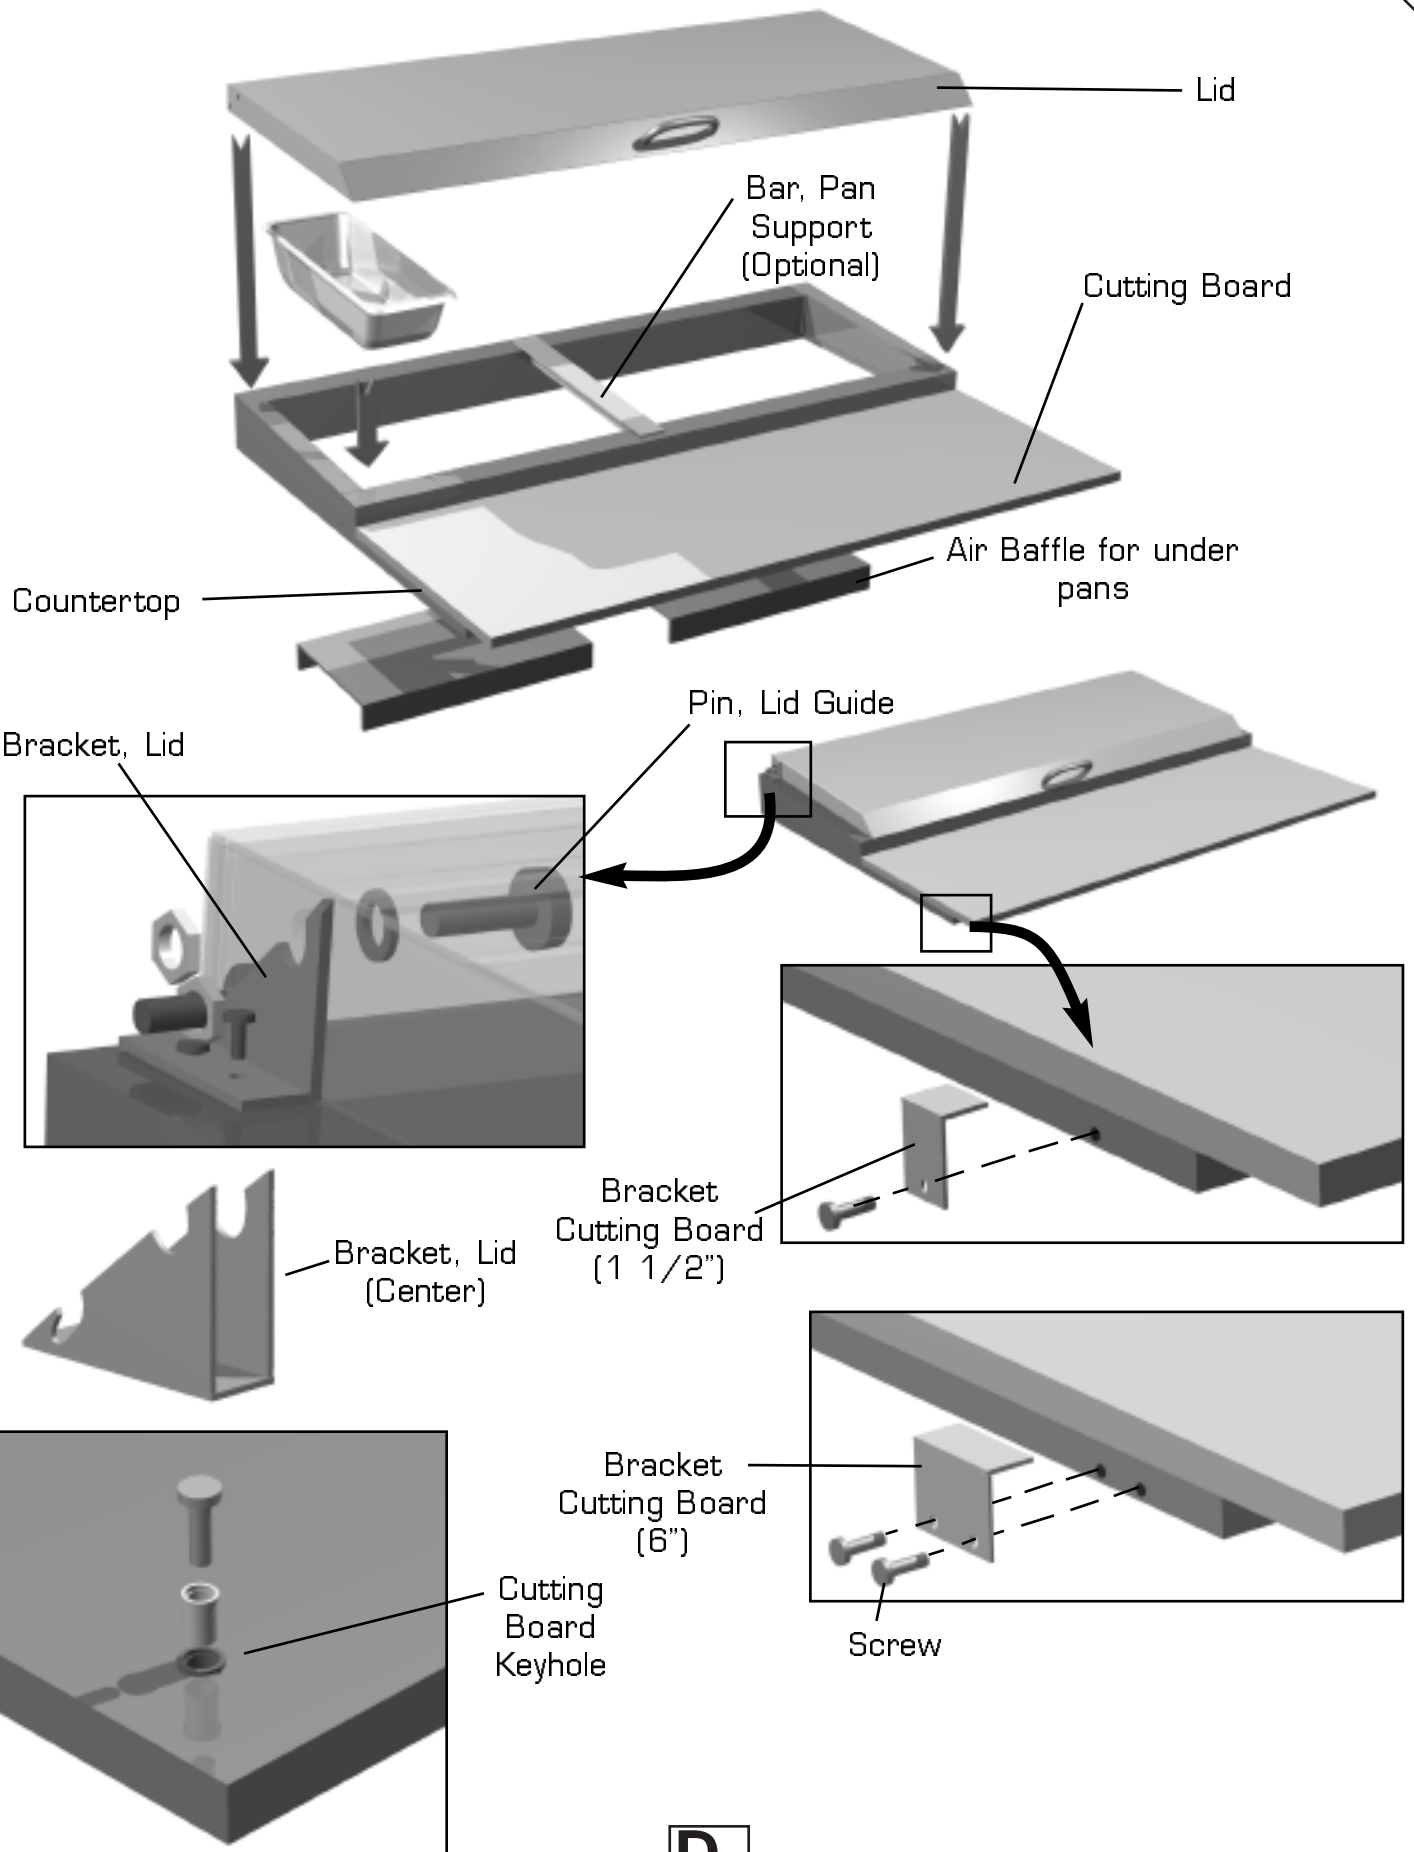

FAX: 636-272-9471

Accessories

Castors, Legs & Levelers

Castors Stemmed 2 1/2"

Castors (Stemmed) 5"

Legs Stemmed
Standard

Leg, Seismec

Compressors

1/2 H.P. & Under. TPP

Countertop and Lid Parts

D.

Door Parts

TPP-44,-67,-93

Kit, Door Hinge (Top)

Bracket, Hinge

Bracket, Hinge