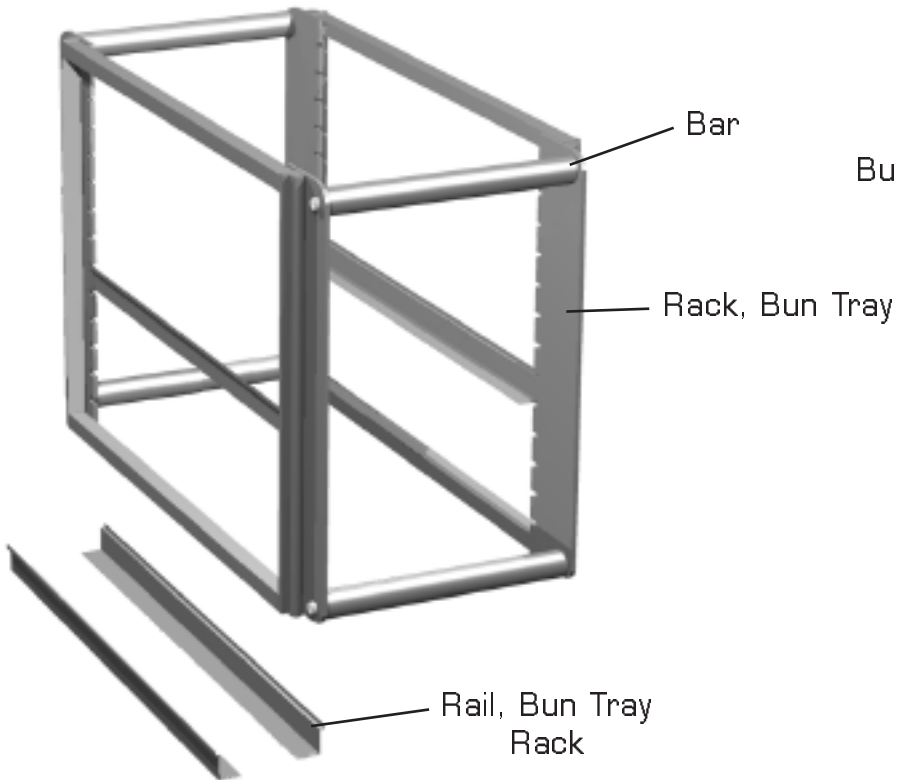

FAX: 636-272-9471

Accessories

Castors, Legs & Levelers

Castors Stemmed 2 1/2"

Castors (Stemmed) 5"

Legs Stemmed
Standard

Leg, Seismec

Compressors