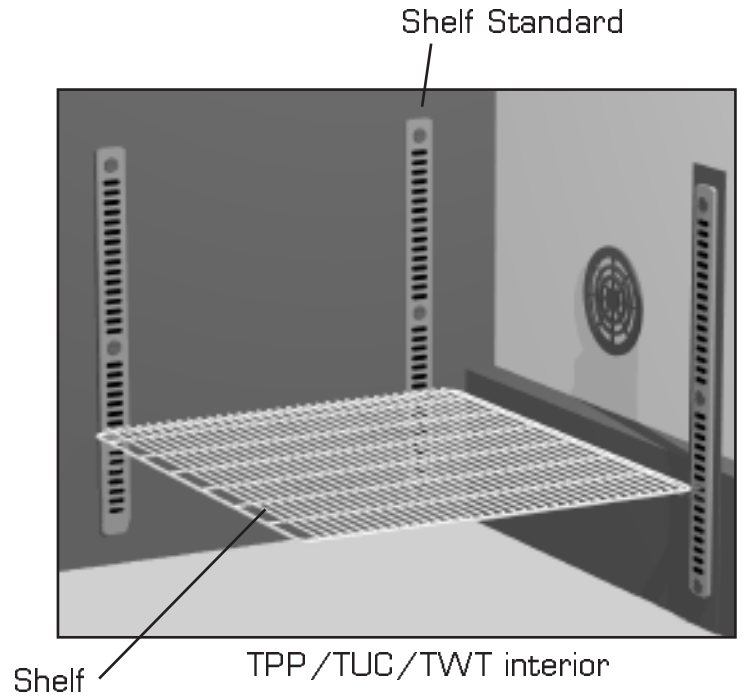

Insert, Door Mullion Stainless

E.

Drawer Parts

All Models

Mullion parts pictured with doors.

Mullion Vertical

Mullion-Horizontal

Drawer Support System

Slide, Drawer

Pan, Drawer

Roller Drawer

Frame, Drawer

Gasket Drawer

Drawer

Panel, Drawer

Panel Drawer Front Recessed Model

Handle, Drawer

Evaporator Parts

TPP-44, -67, -93

G.

Grill Parts and Shelf Parts

Grill Assembly-Back
(TPP-44, -67,-93 models)

Grill Assembly-Front
(TPP-44,-67,-93 models)