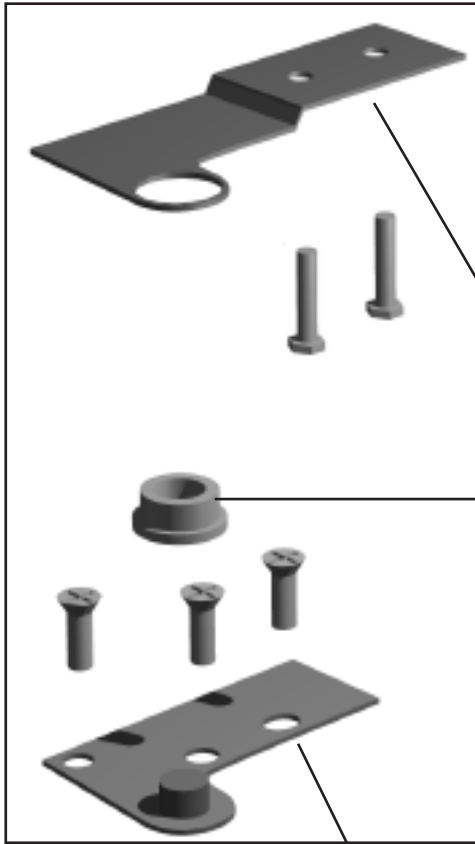

FAX: 636-272-9471

Accessories

Castors, Legs & Levelers

Castors Stemmed 2 1/2"

Castors (Stemmed) 5"

Legs Stemmed
Standard

Leg, Seismec

Compressors

1/2 H.P. & Under. TPP

Countertop and Lid Parts

D.

Door Parts

TPP-44,-67,-93

Kit, Door Hinge (Top)

Bracket, Hinge

Bracket, Hinge

Bushing, Hinge

Base, Perimeter Plastic

Kit, Gasket Base (Stainless)

Base, Gasket, Door (Plastic)

Gasket

Handle

Gasket

Door with Recessed Handle

Door

Kit, Door Hinge (Bottom)

Attach to Door

Attach to Cabinet

Bracket, Hinge

Bracket, Hinge

Mullion Plastic

Mullion Assembly