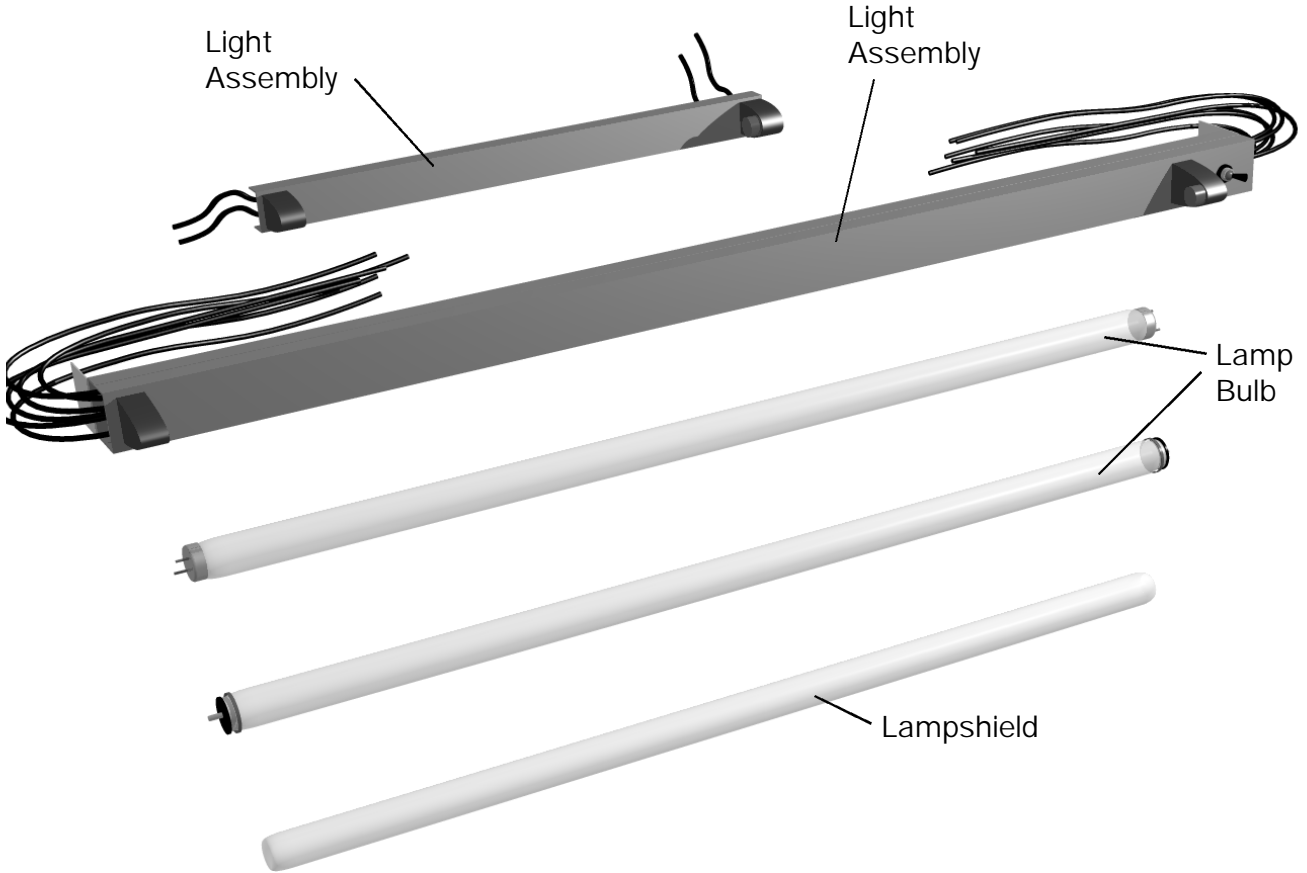

Clip, Grill
Mounting

Grill Assembly-Back
(TDBD models)

Grill Assembly-Front
(TDBD models)

Lighting Parts

TDBD & TSID Models

Included with lampshield for telescopic lamp-holders only.

Lampshield End Cap (Bi Pin)

Lampshield End Cap (Single Pin)

G.

Shelf Parts

TDBD & TSID Deli Cases

Shelf (Mezzanine)

Light Assembly

Bracket, shelf
may be inverted
for sloped
product feed.

Power Cord