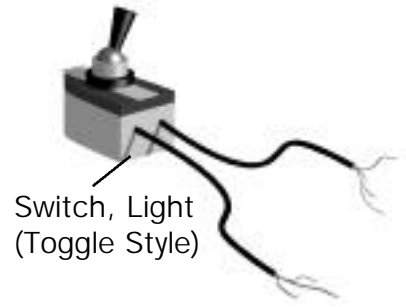

Clip, Grill
Mounting

Grill Assembly-Back
(TDBD models)

Grill Assembly-Front
(TDBD models)

Lighting Parts

TDBD & TSID Models

Included with lampshield for telescopic lamp-holders only.

Lampshield End Cap (Bi Pin)

Lampshield End Cap (Single Pin)

G.

Shelf Parts

TDBD & TSID Deli Cases

Shelf (Mezzanine)

Light Assembly

Bracket, shelf
may be inverted
for sloped
product feed.

Power Cord