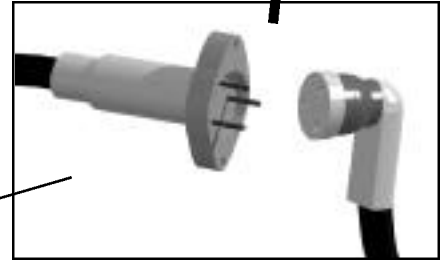

Clip, Grill
Mounting

Grill Assembly-Back
(TDBD models)

Grill Assembly-Front
(TDBD models)

Lighting Parts

TDBD & TSID Models

Included with lampshield for telescopic lamp-holders only.

Lampshield End Cap (Bi Pin)

Lampshield End Cap (Single Pin)

G.

Shelf Parts

TDBD & TSID Deli Cases

Shelf (Mezzanine)

Light Assembly

Bracket, shelf
may be inverted
for sloped
product feed.

Power Cord

Shelf Standard

Shelf
Standard
Assembly

Bracket, shelf
Standard
(Top)

Shelf
Standard

Shelf
(Wire)

Bracket,
shelf

Shelf
Standard
(TDBD)

Bracket,
shelf
Standard
(Bottom)