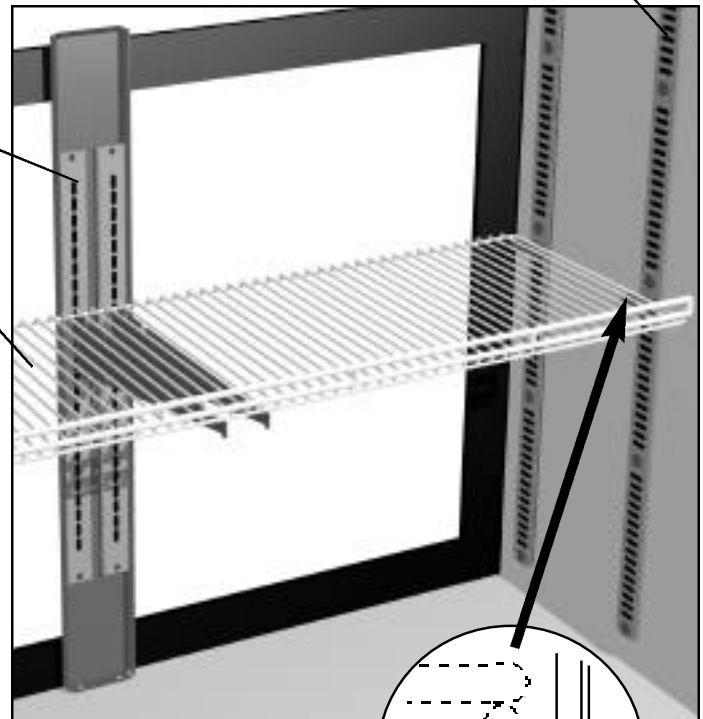

Lampshield End Cap (Single Pin)

G.

Shelf Parts

TDBD & TSID Deli Cases

Shelf (Mezzanine)

Light Assembly

Bracket, shelf
may be inverted
for sloped
product feed.

Power Cord

Shelf Standard

Shelf
Standard
Assembly

Bracket, shelf
Standard
(Top)

Shelf
Standard

Shelf
(Wire)

Bracket,
shelf

Shelf
Standard
(TDBD)

Bracket,
shelf
Standard
(Bottom)

Clip,
Shelf

H.