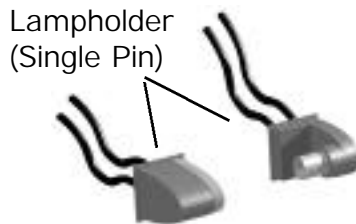

Control, Temperature

Cover, Large Temperature Control

Cover, Small Control With Notch

Knob, Temperature Control

Heater Evaporator Drain Pan

Heater Evaporator Drain Pan (One Piece)

Pan, Evaporator Drain

Pad, Evaporator Wicking

Bar, Evaporator Wicking

Kit, Evaporator Wicking

E.

Grill Parts

Grill Assembly
(TSID)

Screw, Grill
Mounting

Grill End

Kit, Grill Mounting

Clip, Grill
Mounting

Grill Assembly-Back
(TDBD models)

Grill Assembly-Front
(TDBD models)

Lighting Parts

TDBD & TSID Models

Included with lampshield for telescopic lamp-holders only.

Lampshield End Cap (Bi Pin)

Lampshield End Cap (Single Pin)

G.

Shelf Parts

TDBD & TSID Deli Cases

Shelf (Mezzanine)

Light Assembly

Bracket, shelf
may be inverted
for sloped
product feed.

Power Cord