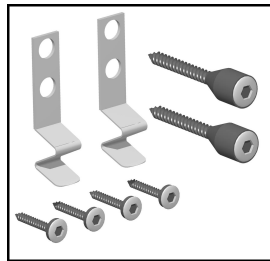

Control, Temperature

Cover, Large Temperature Control

Cover, Small Control With Notch

Knob, Temperature Control

Heater Evaporator Drain Pan

Heater Evaporator Drain Pan (One Piece)

Pan, Evaporator Drain

Pad, Evaporator Wicking

Bar, Evaporator Wicking

Kit, Evaporator Wicking

E.

Grill Parts

Grill Assembly
(TSID)

Screw, Grill
Mounting

Grill End

Kit, Grill Mounting

Clip, Grill
Mounting

Grill Assembly-Back
(TDBD models)

Grill Assembly-Front
(TDBD models)

Lighting Parts

TDBD & TSID Models

Included with lampshield for telescopic lamp-holders only.

Lampshield End Cap (Bi Pin)

Lampshield End Cap (Single Pin)

G.

Shelf Parts

TDBD & TSID Deli Cases

Shelf (Mezzanine)

Light Assembly

Bracket, shelf
may be inverted
for sloped
product feed.

Power Cord