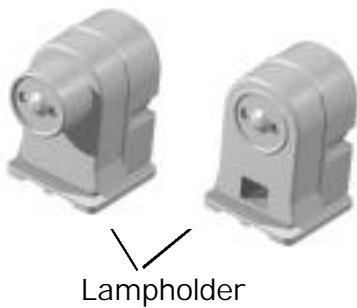

Bar, Evaporator Wicking

Kit, Evaporator Wicking

E.

Grill Parts

Grill Assembly
(TSID)

Screw, Grill
Mounting

Grill End

Kit, Grill Mounting

Clip, Grill
Mounting

Grill Assembly-Back
(TDBD models)

Grill Assembly-Front
(TDBD models)

Lighting Parts

TDBD & TSID Models

Included with lampshield for telescopic lamp-holders only.

Lampshield End Cap (Bi Pin)

Lampshield End Cap (Single Pin)

G.

Shelf Parts

TDBD & TSID Deli Cases

Shelf (Mezzanine)

Light Assembly

Bracket, shelf
may be inverted
for sloped
product feed.

Power Cord