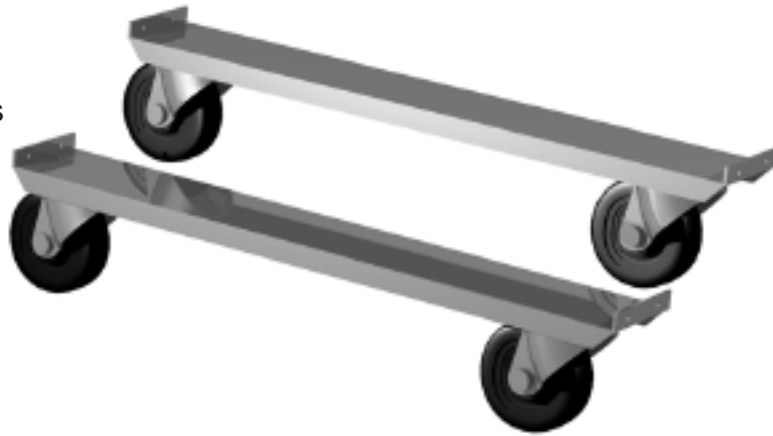

# Accessories

Cabinet End  
(For Refurbishing)

Cap Opener

Cap Catcher

Bumpers

# Castors, Legs & Levelers

Castors  
TD, TDD, TBB Models  
(framed "optional"  
Style)

Legs  
TD, TDD, TBB Models & (GDM &  
T-Series framed "optional style")

Leg, Seismec

B.