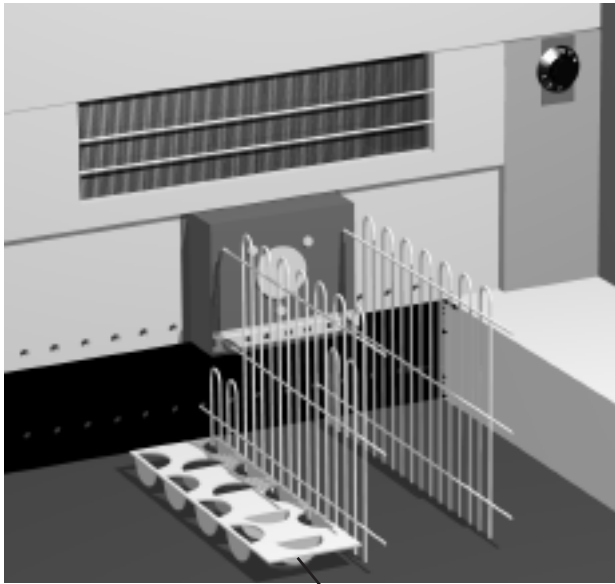

Shelf Parts

TD, Glass Chiller, TMC Models

Shelf
Glass Chiller

Shelf
Rail

Divider

TD-36-12

Divider

TD-50-18
TD-65-24
TD-95-38

Divider

Floor Rack

Clip, Divider

Divider