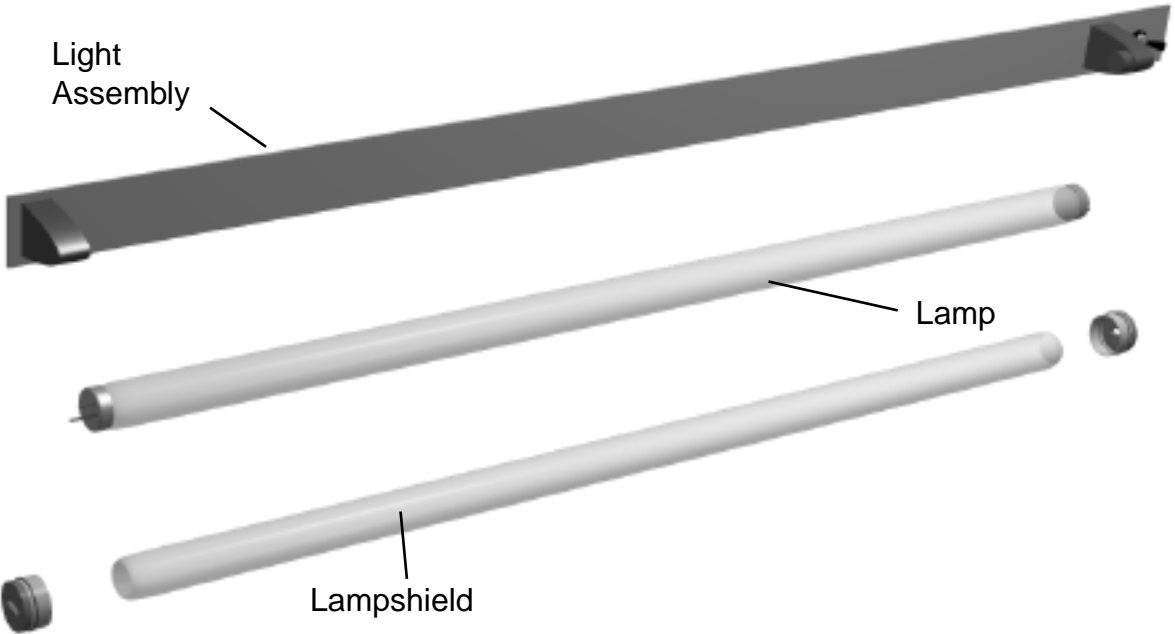

# Accessories

TD & Glass Chiller Models

Light Ballasts

Light Switch  
(Rocker style)  
842040

Light Switch  
(Push Button)

Light Assembly

Lamp

Lampshield