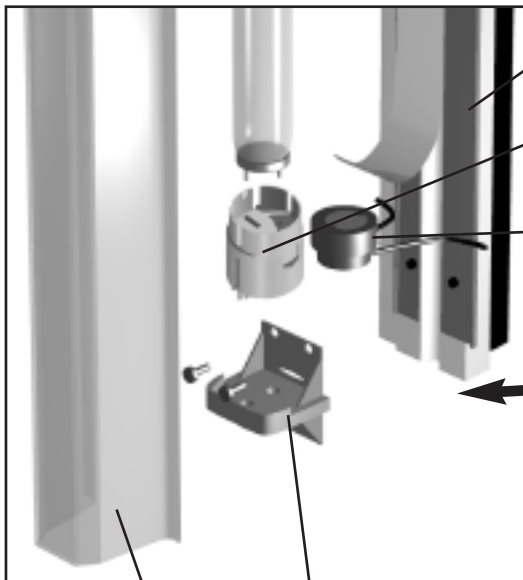

TDD-1: Top 1
Bottom Right
Hinges

TDD-1 Door
Hinge
Assembly Right
Top Hinge

Attach to
Cabinet

TDD-1 Door
Hinge
Assembly Right
Bottom Hinge

Door with
Recessed
Handle

TDD-2,3,4 Door
Hinge
Assembly Right
Top Hinge

Attach to Door

TDD-2,3,4 Door
Hinge
Assembly Right
Bottom Hinge

Lighting

Base, Lampholer

Lampholder Top
542 with 4 1/2" lead

Lampholder Top
26.420.4404.50

Tape, Light Filler
Channel

Channel, Light Filler

Lampholder Bottom
26.420.4404.50

Lampholder Bottom
542 with 4 1/2" lead

Base Lampholder

Lampshield

Door

Tape, Light Channel
Aluminum

Gasket

Lamp