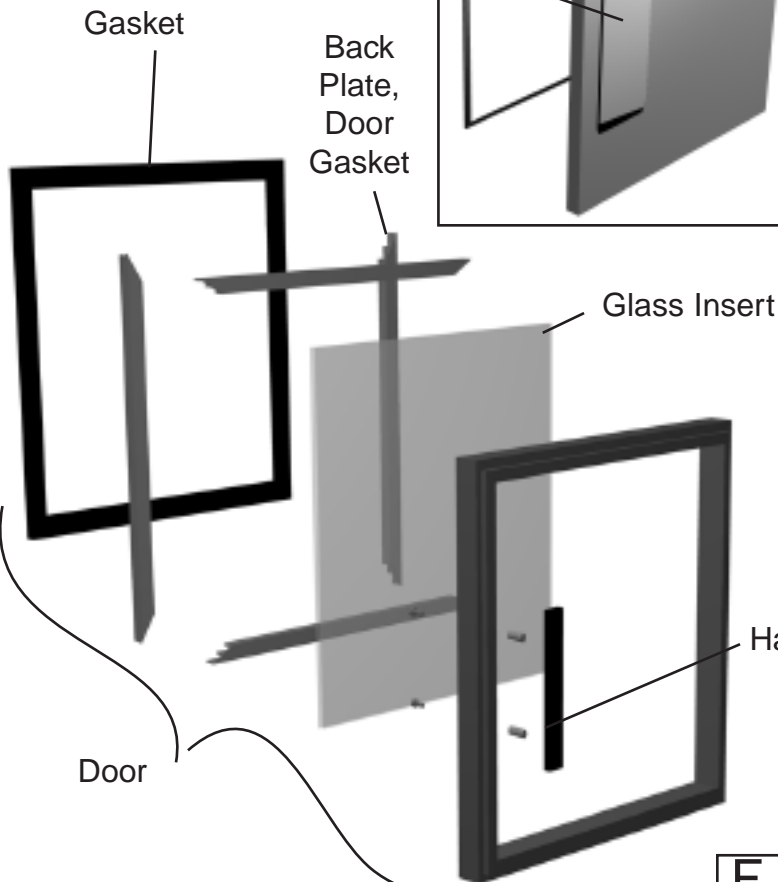

Glass Rail

Tray

Countertop TDD

Tray

Countertop TBB

E.

Door Parts

TDD & TBB

TDD-1: Top 1
Bottom Right
Hinges

TDD-1 Door
Hinge
Assembly Right
Top Hinge

Attach to
Cabinet

TDD-1 Door
Hinge
Assembly Right
Bottom Hinge

Door with
Recessed
Handle

TDD-2,3,4 Door
Hinge
Assembly Right
Top Hinge

Attach to Door

TDD-2,3,4 Door
Hinge
Assembly Right
Bottom Hinge

Lighting

Base, Lampholer

Lampholder Top
542 with 4 1/2" lead

Lampholder Top
26.420.4404.50

Tape, Light Filler
Channel

Channel, Light Filler