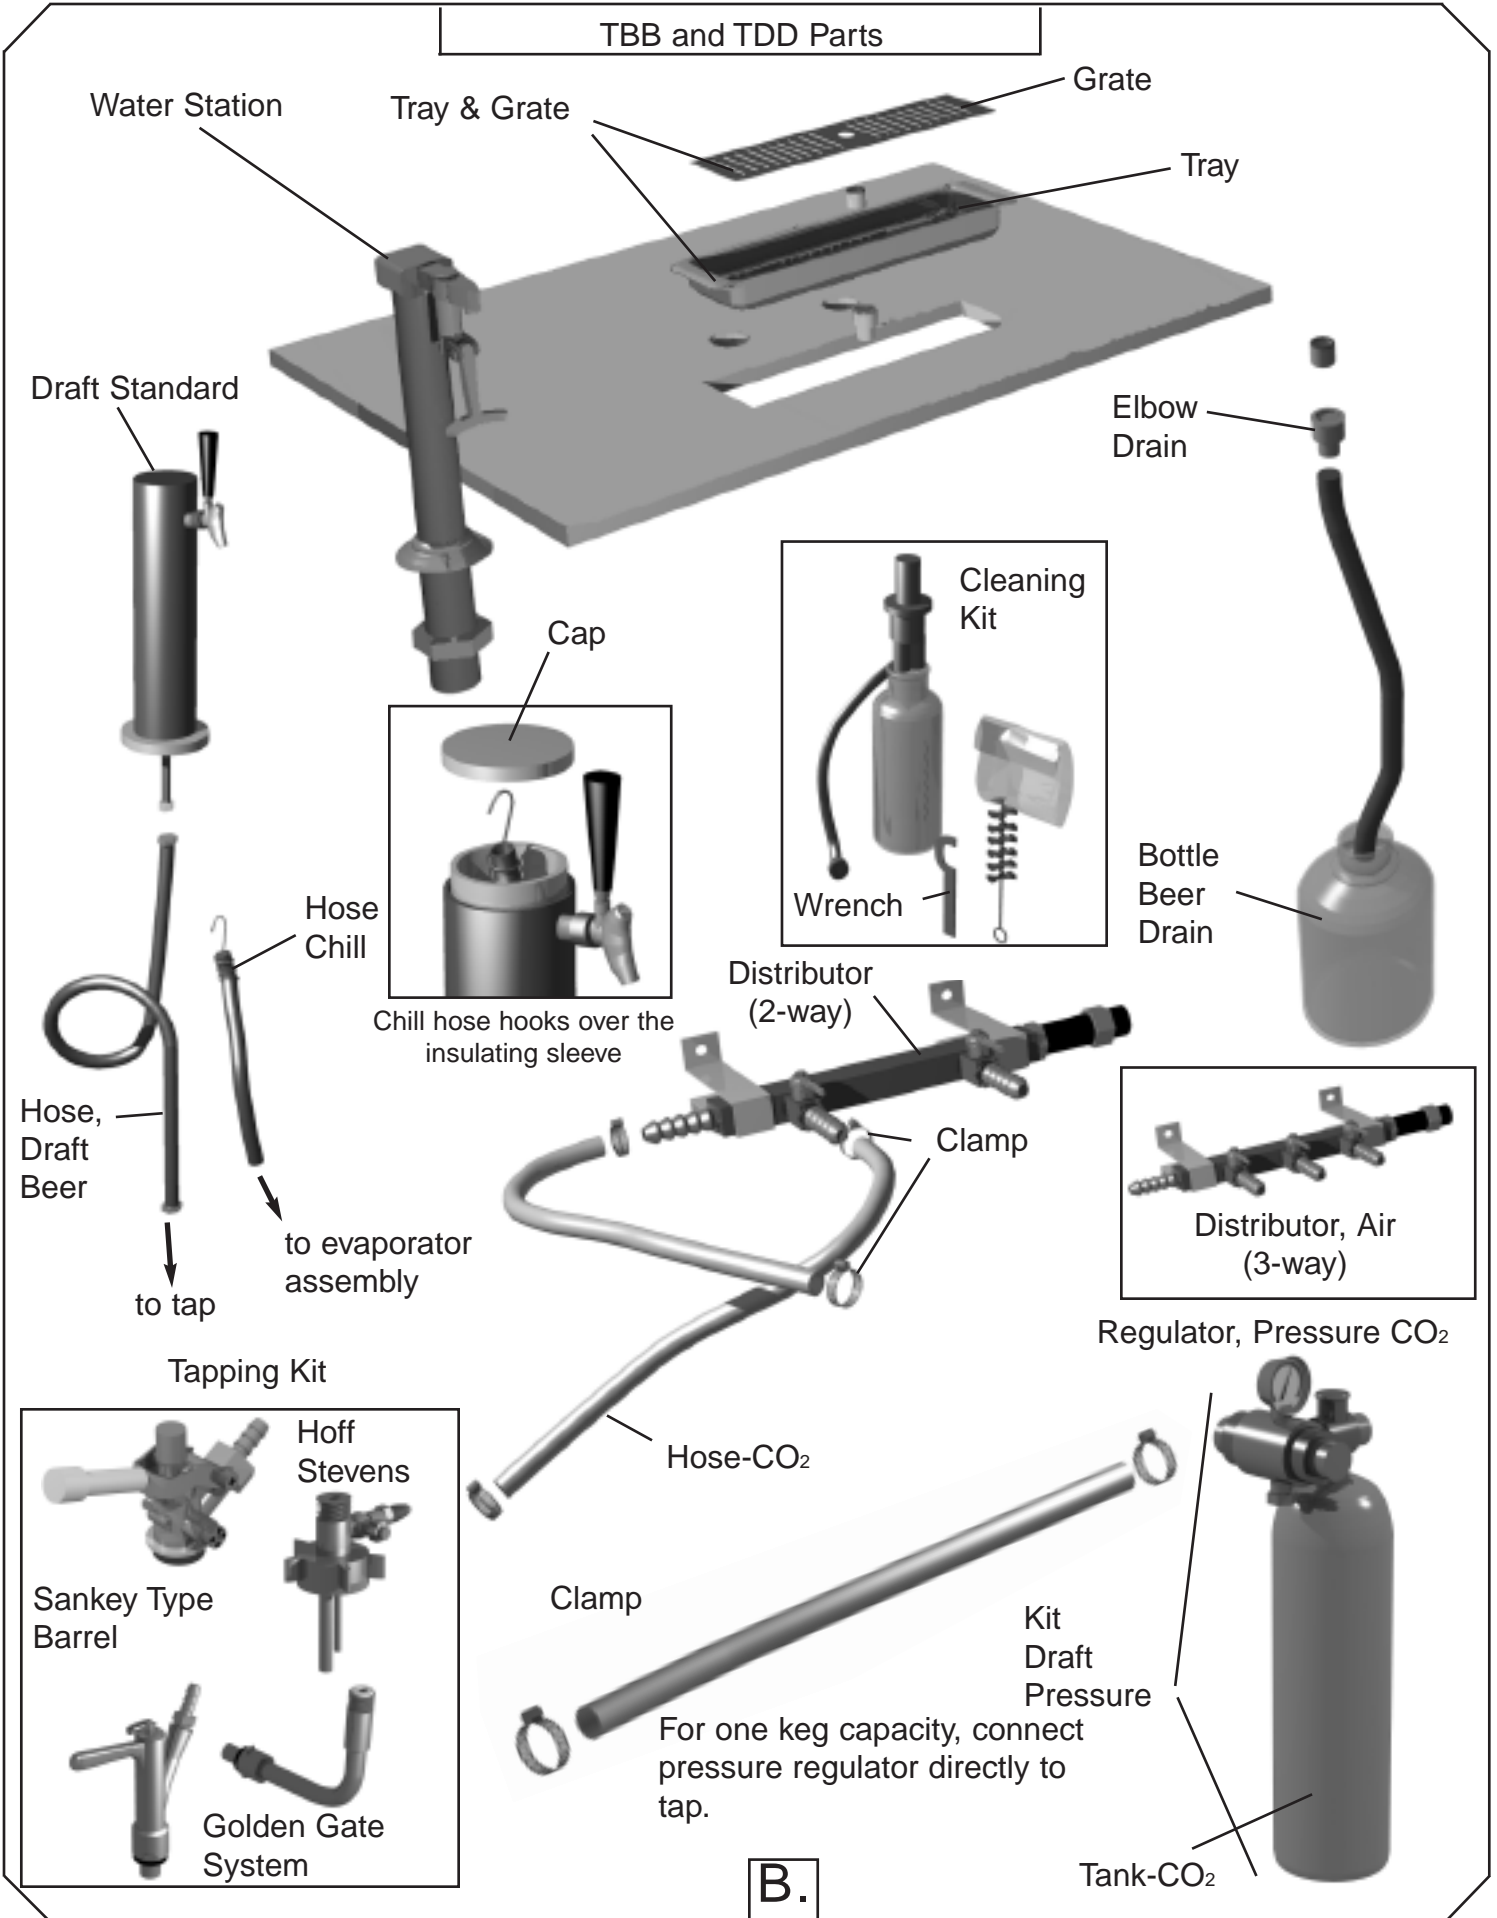

FAX: 636-272-9471

Accessories

A.

Accessories

TBB and TDD Parts

Castors, Legs & Levelers

Castors
TD, TDD, TBB Models
(framed "optional"
Style)

Legs
TD, TDD, TBB Models & (GDM &
T-Series framed "optional style")