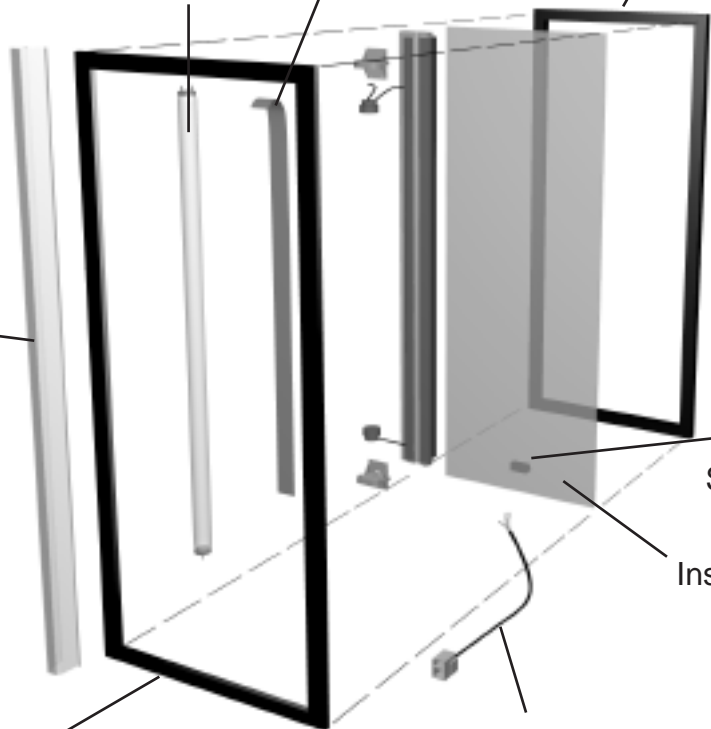

Lampholder Bottom
26.420.4404.50

Lampholder Bottom
542 with 4 1/2" lead

Base Lampholder

Lampshield

Door

Tape, Light Channel
Aluminum

Gasket

Lamp

Bushing,
Strain Relief

Insert, Glass

Receptacle

Cord, Power

Back Plate Door Gasket Kit

G.

Door Locks

New Style
In Door