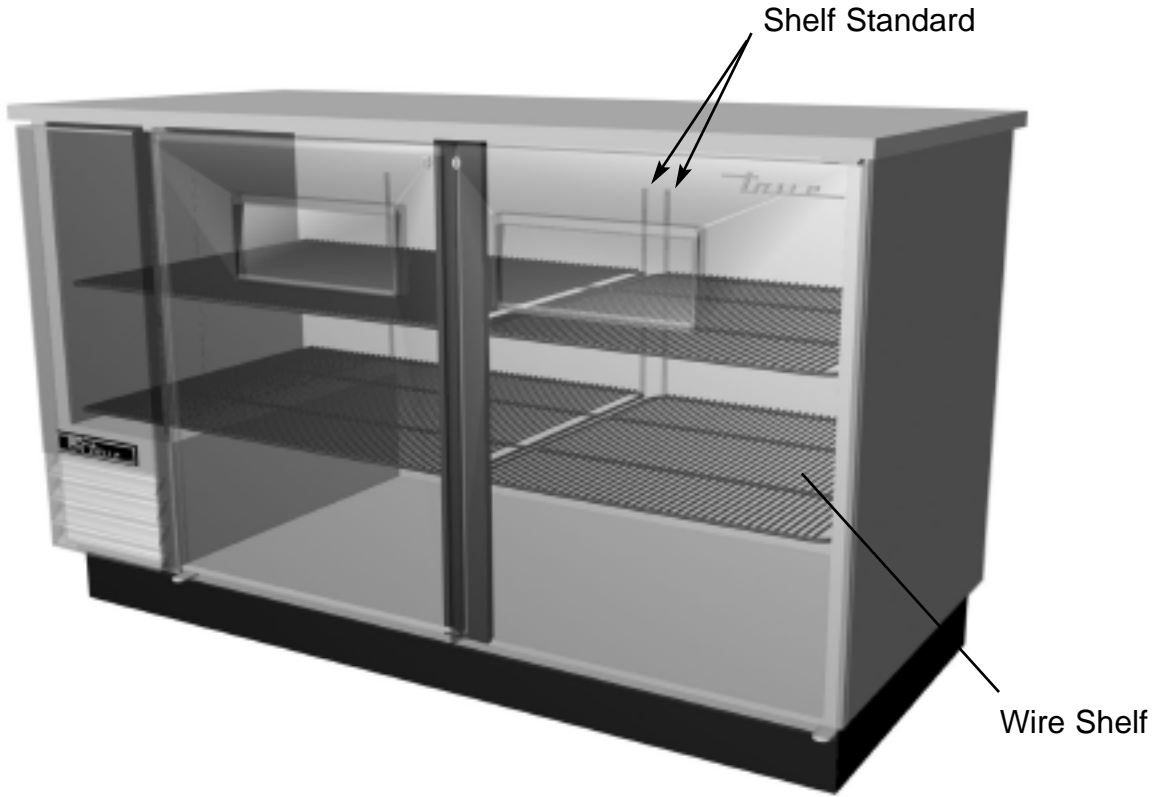

Cap-Threaded
842054

Door, IDL Bottom
(4 1/2" lead)
801254

Door, IDL Top
(52 3/4" lead)
801230

Shelf Parts

Wine Rack

Organizer