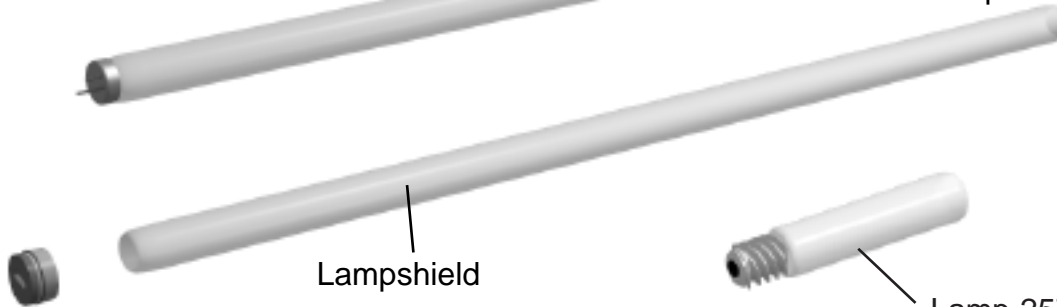

Lighting Parts

TDD/TBB Models

Light Ballasts

Light Switch (Rocker style)
842040

Light Switch (Push Button)

Light Assembly

Lamp

Lampshield

Lamp 257-10 115V
Lamp 257-10 208-220V

Lampholder
842055

Lampholder
Springloaded
801223

Lampholder
801224

Lampholder
Sleeve

Lampholder
842111

Lampholder
801266

Lamp