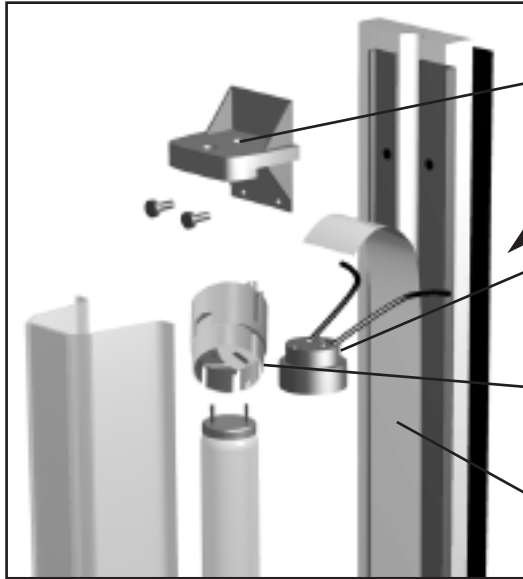

TDD-1: Top 1
Bottom Right
Hinges

TDD-1 Door
Hinge
Assembly Right
Top Hinge

Attach to
Cabinet

TDD-1 Door
Hinge
Assembly Right
Bottom Hinge

Door with
Recessed
Handle

TDD-2,3,4 Door
Hinge
Assembly Right
Top Hinge

Attach to Door

TDD-2,3,4 Door
Hinge
Assembly Right
Bottom Hinge

Lighting

Base, Lampholer

Lampholder Top
542 with 4 1/2" lead

Lampholder Top
26.420.4404.50

Tape, Light Filler
Channel

Channel, Light Filler