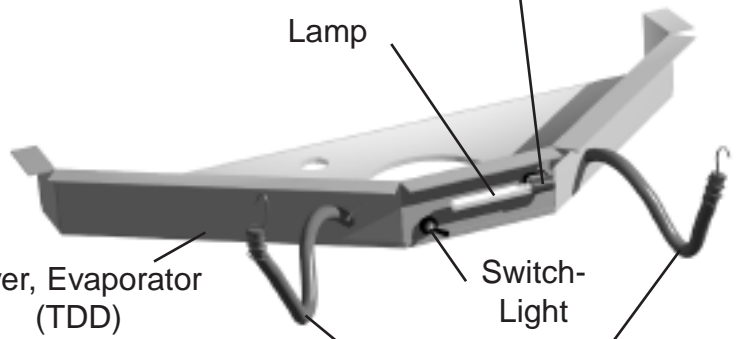

Blade, Evaporator Fan Motor

Switch-Light

Evaporator Drain Elbow

Grommet

Pan, Evaporator Drain

Heater (Evaporator Drain Pan)

Hose, Evaporator Drain

Evaporator Fan Motor Guard

Control, Temperature

Plate, Temperature Control

Cover, Evaporator (TDD-1 & TBB-1)

Cover, Evaporator (TDD)

Lampholder

Lamp

Switch-Light

Hose - Chill