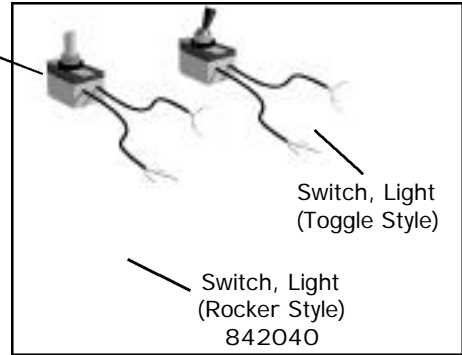

Grill - GDM-12 (old style)

GDM-9 Rear Grill

Lighting Parts

Switch, Light
(Push Button)
801901

Lampholders

Cap-Threaded
842054

Lampholder
Sleeve 842201

Base, Light Starter
842048

Starter Spacer
842049

Springloaded
801223

Stationary
801224

842063

Base, Light Starter
800510

Ballast

Door, IDL Bottom
(4 1/2" lead)
801254

Door, IDL Top
(52 3/4" lead)
801230