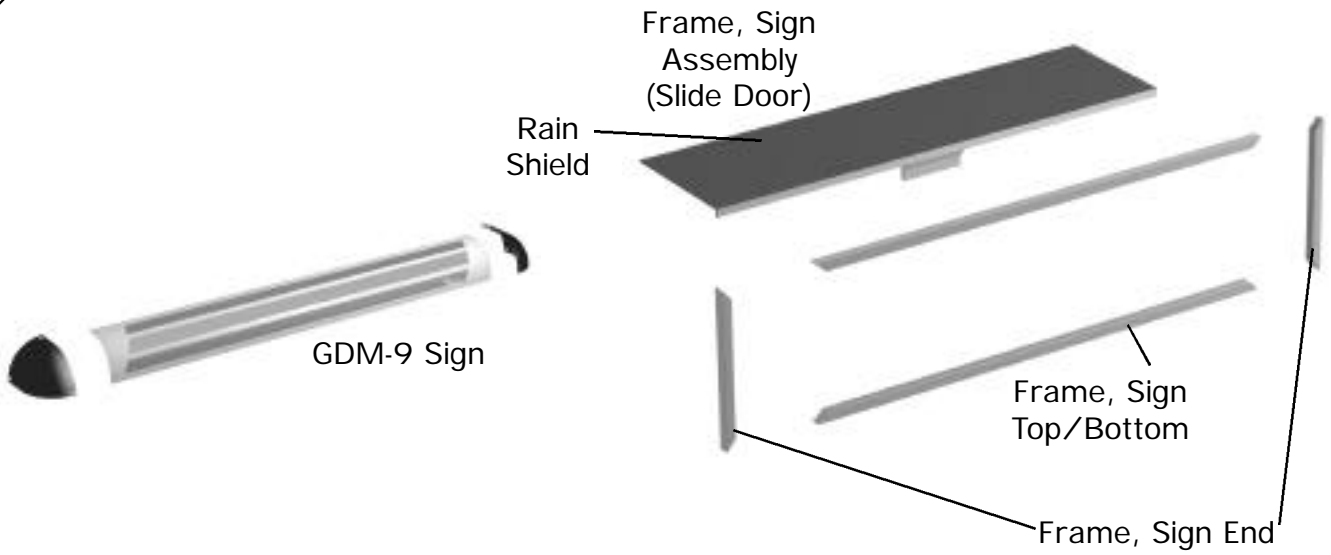

542 (9" lead)
801264

Ballast
Sign LC-14-20C
800508

Starter

Lampshield, Door Lamp

Lighting Parts

GDM Lighted End (LE) Models

N.

Accessories

Rotating Glass Shelf (RGS) Model

Shelf Parts

Sign & Sign Frame Parts

Sign, Radius Front

Q.