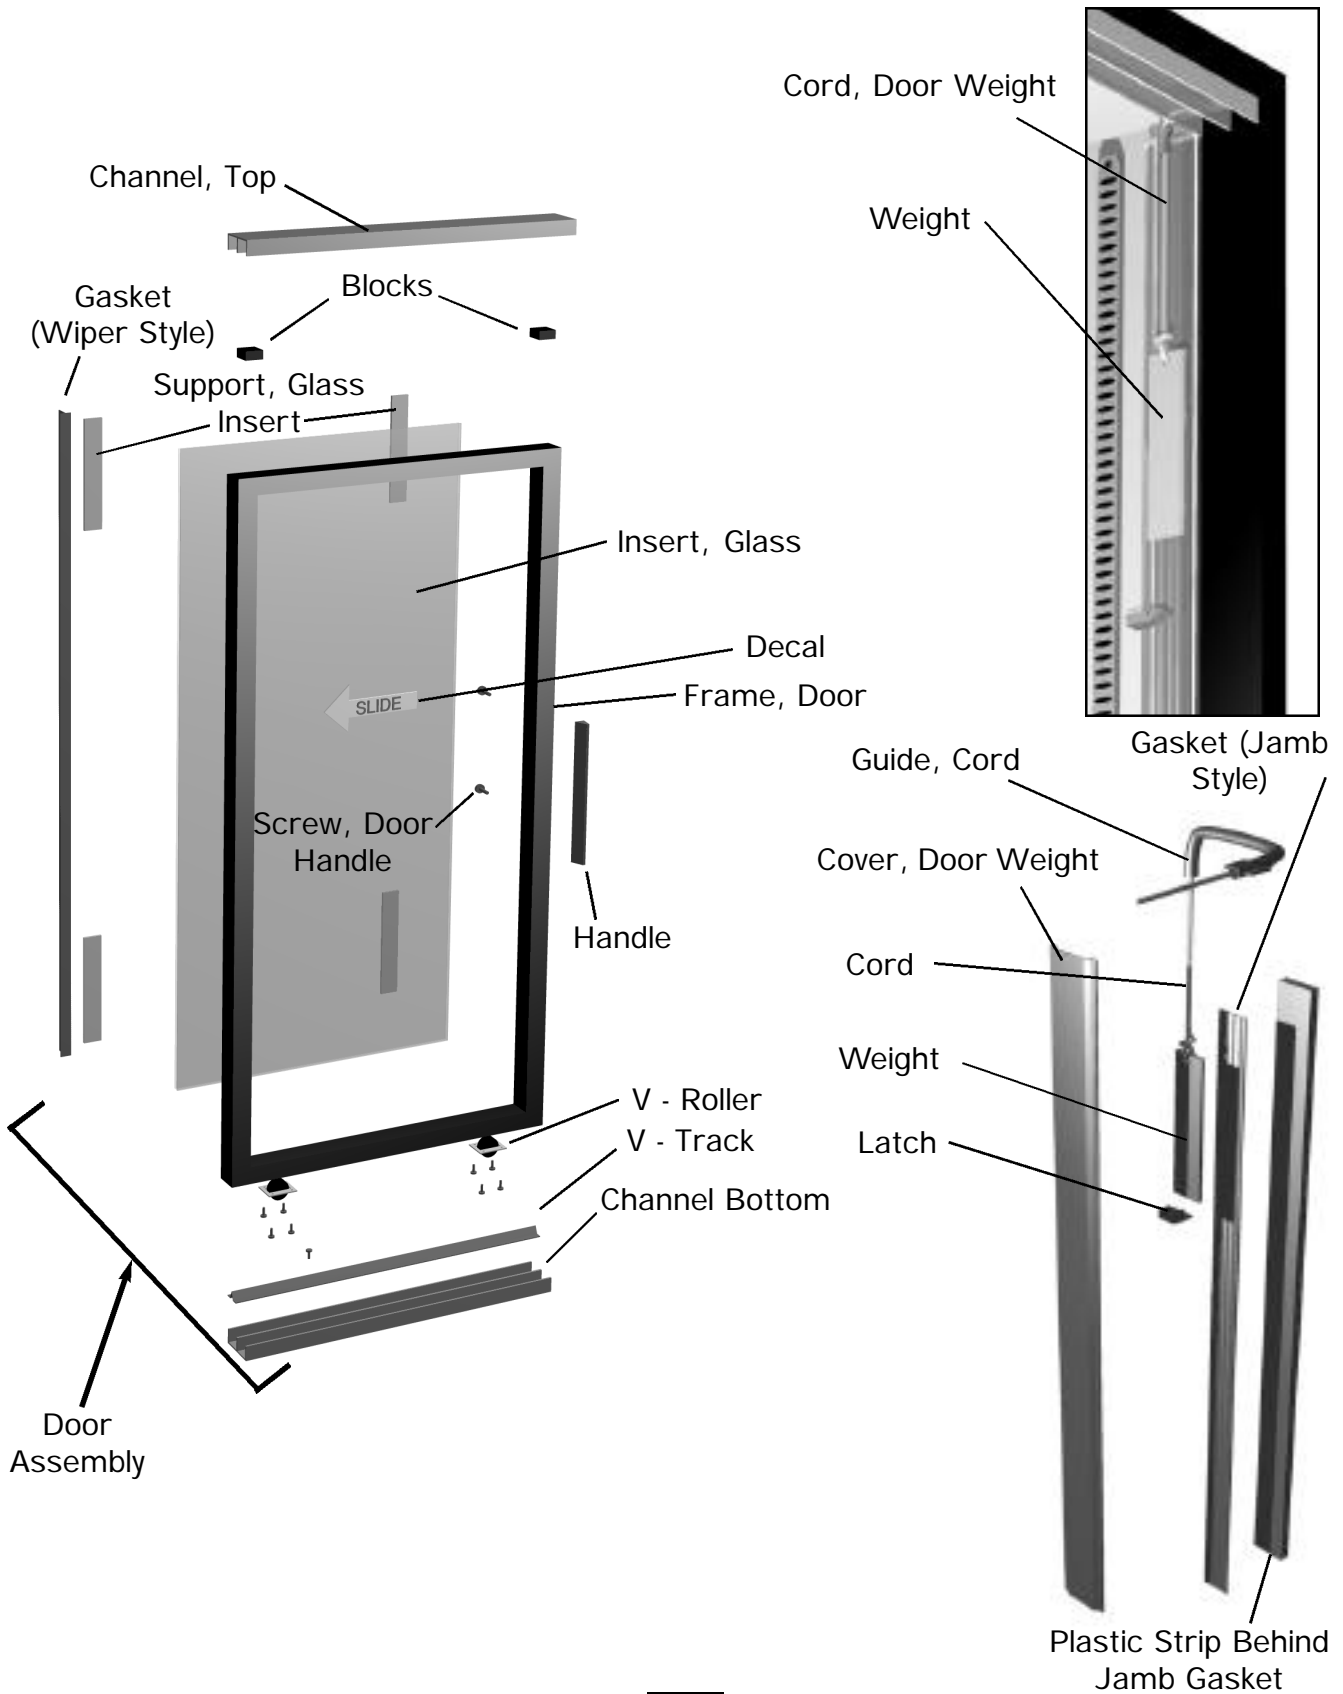

Castors

Legs

Screw, Leveling
Nylon Foot

Screw, Leveling

Castors

Legs

Legs

B.

Compressors

Door Parts

GDM Radius Front Models

D.

Door Parts

GDM Slide

E.

Door Parts

GDM Swing

F.

Door Parts

GDM Swing with Integrated Door Light (IDL)

Door Parts

GDM-5,-5PT, GDM-6, GDM-7, 7LE GDM-10/10LE/10PT, GDM-10RF/10RFLE, GDM-12, GDM-12RF/12RFLE, GDM15

**GDM-5,
GDM-5PT
Kit, Door Hinge Top**