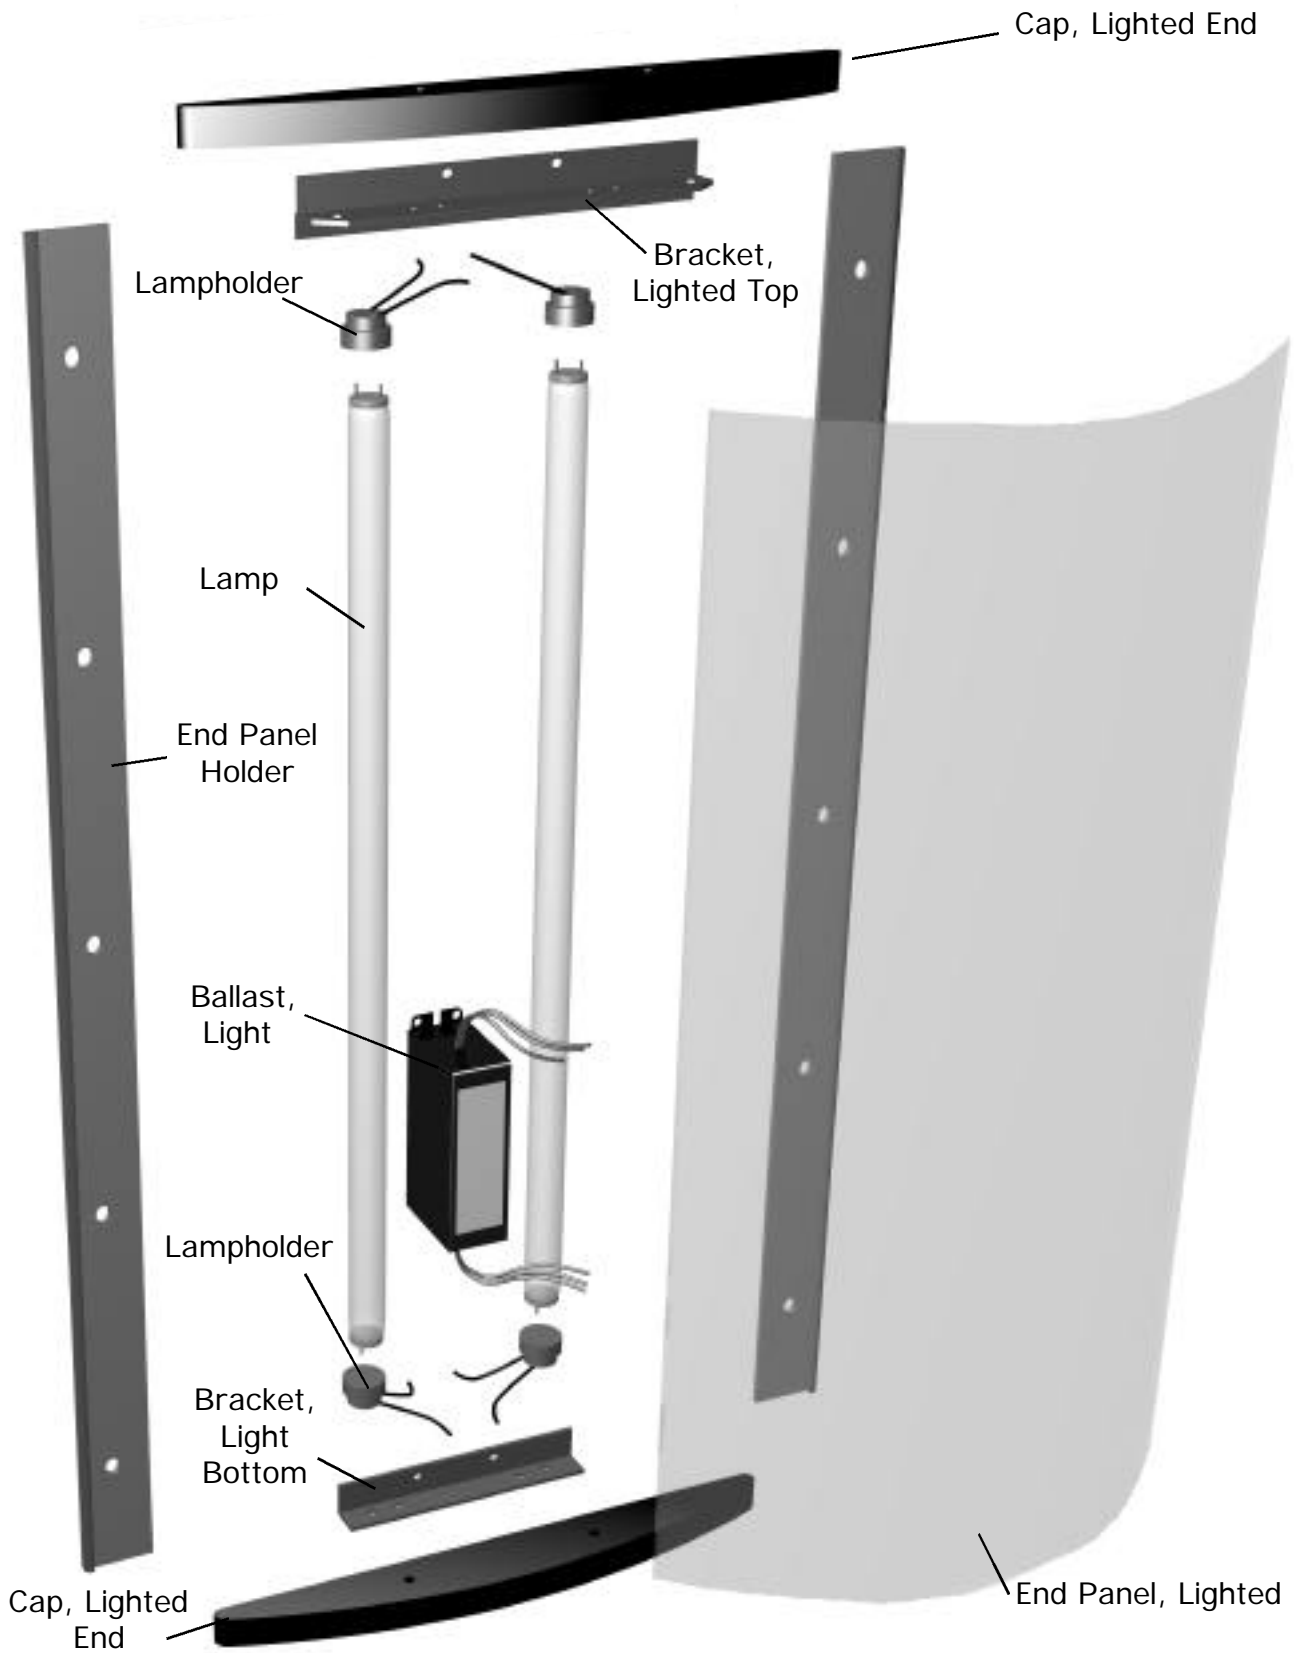

542 (9" lead)
801264

Ballast
Sign LC-14-20C
800508

Starter

Lampshield, Door Lamp

Lighting Parts

GDM Lighted End (LE) Models

N.

Accessories