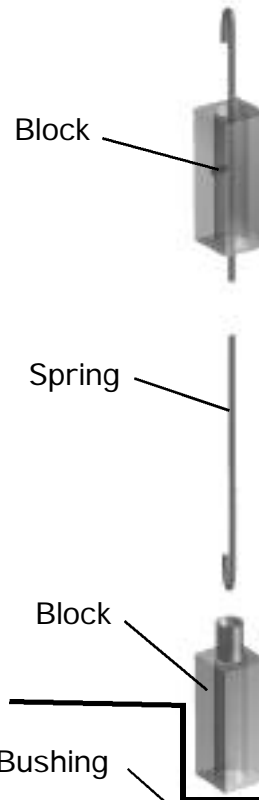

CALL TOLL-FREE:

800-424-TRUE (Direct to Parts Department)
or 800-325-6152 (U.S.A & Canada only)
OR CALL: 636-240-2400

FAX: 636-272-9471

Cabinet End
(For Refurbishing)

Key, Vandal
Panel

Lock, Vandal
Panel

Vandal Panel
(Swing Door)

Castors

Legs

Screw, Leveling
Nylon Foot

Screw, Leveling

Castors

Legs

Legs

B.

GDM Swing

F.

Door Parts

GDM Swing with Integrated Door Light (IDL)

Door Parts

GDM-5,-5PT, GDM-6, GDM-7, 7LE GDM-10/10LE/10PT, GDM-10RF/10RFLE, GDM-12, GDM-12RF/12RFLE, GDM15

**GDM-5,
GDM-5PT
Kit, Door Hinge Top**

**Kit, Door Hinge
Bottom**

**GDM-7, GDM-7LE
Kit, Door Hinge Top**

**Kit, Door Hinge
Bottom**

**GDM-10, GDM-10LE
GDM-10PT, GDM-12,
GDM-15
Kit, Door Hinge Top**

**Kit, Door Hinge
Bottom**

**GDM-10RF, 10RFLE,
GDM-12RF, 12RFLE
Kit, Door Hinge Top**