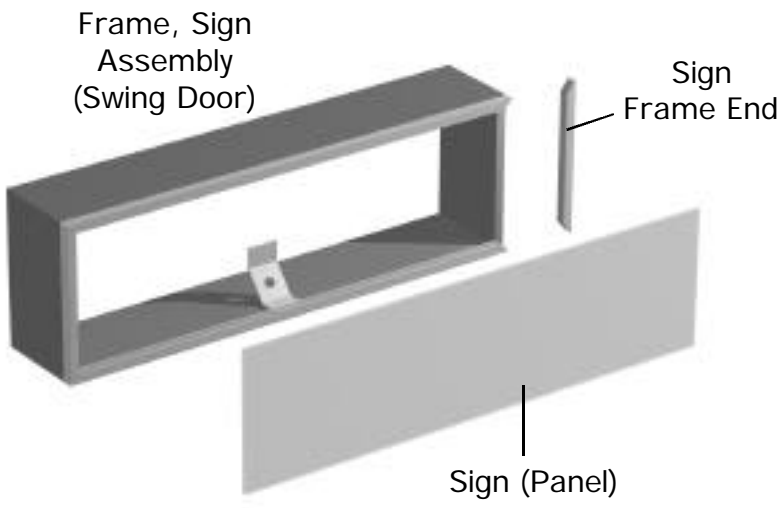

542 (9" lead)
801264

Ballast
Sign LC-14-20C
800508

Starter

Lampshield, Door Lamp

Lighting Parts

GDM Lighted End (LE) Models

N.

Accessories

Rotating Glass Shelf (RGS) Model

Shelf Parts

Sign & Sign Frame Parts

Sign, Radius Front

Q.