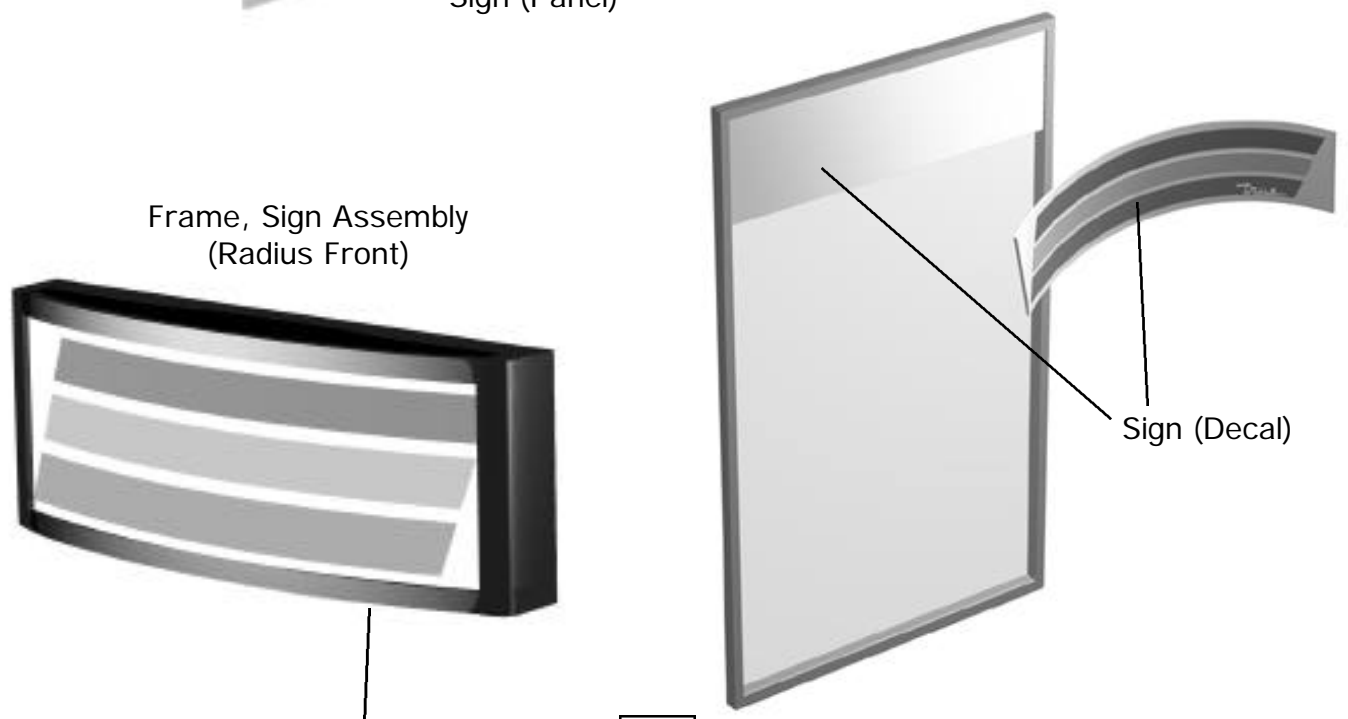

542 (9" lead)
801264

Ballast
Sign LC-14-20C
800508

Starter

Lampshield, Door Lamp

Lighting Parts

GDM Lighted End (LE) Models

N.

Accessories

Rotating Glass Shelf (RGS) Model

Shelf Parts

Sign & Sign Frame Parts

Sign, Radius Front

Q.