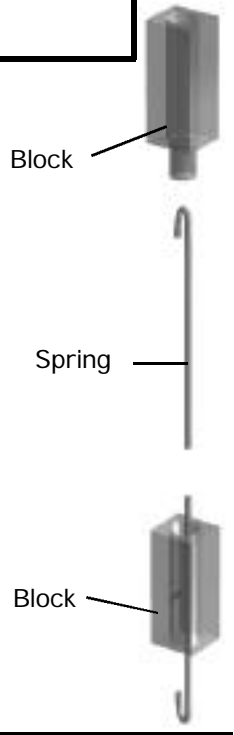

CALL TOLL-FREE:

800-424-TRUE (Direct to Parts Department)
or 800-325-6152 (U.S.A & Canada only)
OR CALL: 636-240-2400

FAX: 636-272-9471

Cabinet End
(For Refurbishing)

Key, Vandal
Panel

Lock, Vandal
Panel

Vandal Panel
(Swing Door)

**Kit, Door Hinge
Bottom**

**GDM-7, GDM-7LE
Kit, Door Hinge Top**

**Kit, Door Hinge
Bottom**

**GDM-10, GDM-10LE
GDM-10PT, GDM-12,
GDM-15
Kit, Door Hinge Top**

**Kit, Door Hinge
Bottom**

**GDM-10RF, 10RFLE,
GDM-12RF, 12RFLE
Kit, Door Hinge Top**

**Kit, Door Hinge
Bottom**

H.

Door Parts

GDM-12, GDM-22, All Others

Before Serial NO. 1-1775723

GDM-12 Kit, Door Hinge Top

Kit, Door Hinge Bottom

GDM-22 Kit, Door Hinge Top

Kit, Door Hinge Bottom

GDM-35RF, GDM-35SL-RF Kit, Door Hinge Top

Kit, Door Hinge Bottom

All Others Kit, Door Hinge Top

Kit, Door Hinge Bottom

Door Locks

Lock - Slide Door (Barrel Style)

Lock GDM
Swing