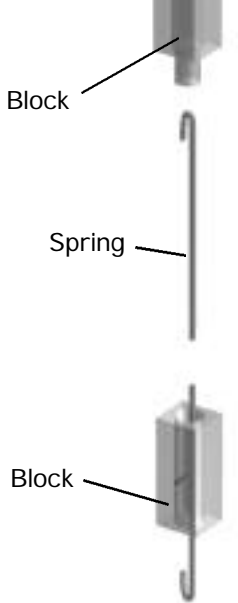

Castors

Legs

Screw, Leveling
Nylon Foot

Screw, Leveling

Castors

Legs

Legs

B.

**Kit, Door Hinge
Bottom**

**GDM-7, GDM-7LE
Kit, Door Hinge Top**

**Kit, Door Hinge
Bottom**

**GDM-10, GDM-10LE
GDM-10PT, GDM-12,
GDM-15
Kit, Door Hinge Top**

**Kit, Door Hinge
Bottom**

**GDM-10RF, 10RFLE,
GDM-12RF, 12RFLE
Kit, Door Hinge Top**

**Kit, Door Hinge
Bottom**

H.

Door Parts

GDM-12, GDM-22, All Others

Before Serial NO. 1-1775723

GDM-12 Kit, Door Hinge Top

Kit, Door Hinge Bottom

GDM-22 Kit, Door Hinge Top

Kit, Door Hinge Bottom

GDM-35RF, GDM-35SL-RF Kit, Door Hinge Top

Kit, Door Hinge Bottom

All Others Kit, Door Hinge Top

Kit, Door Hinge Bottom

Door Locks

Lock - Slide Door (Barrel Style)

Lock GDM
Swing