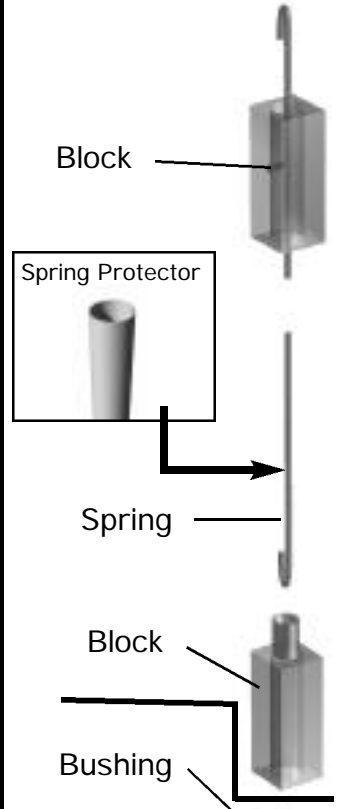

Castors

Legs

Screw, Leveling
Nylon Foot

Screw, Leveling

Castors

Legs

Legs

B.

**Kit, Door Hinge
Bottom**

**GDM-7, GDM-7LE
Kit, Door Hinge Top**

**Kit, Door Hinge
Bottom**

**GDM-10, GDM-10LE
GDM-10PT, GDM-12,
GDM-15
Kit, Door Hinge Top**

**Kit, Door Hinge
Bottom**

**GDM-10RF, 10RFLE,
GDM-12RF, 12RFLE
Kit, Door Hinge Top**

**Kit, Door Hinge
Bottom**

H.

Door Parts

GDM-12, GDM-22, All Others

Before Serial NO. 1-1775723

GDM-12 Kit, Door Hinge Top

Kit, Door Hinge Bottom

GDM-22 Kit, Door Hinge Top