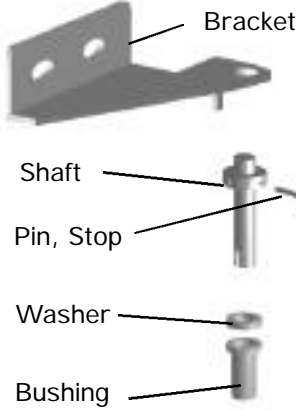

Castors

Legs

Screw, Leveling
Nylon Foot

Screw, Leveling

Castors

Legs

Legs

B.

**Kit, Door Hinge
Bottom**

**GDM-7, GDM-7LE
Kit, Door Hinge Top**

**Kit, Door Hinge
Bottom**

**GDM-10, GDM-10LE
GDM-10PT, GDM-12,
GDM-15
Kit, Door Hinge Top**

**Kit, Door Hinge
Bottom**

**GDM-10RF, 10RFLE,
GDM-12RF, 12RFLE
Kit, Door Hinge Top**

**Kit, Door Hinge
Bottom**

H.

Door Parts

GDM-12, GDM-22, All Others

Before Serial NO. 1-1775723

GDM-12 Kit, Door Hinge Top

Kit, Door Hinge Bottom

GDM-22 Kit, Door Hinge Top

Kit, Door Hinge Bottom

GDM-35RF, GDM-35SL-RF Kit, Door Hinge Top

Kit, Door Hinge Bottom

All Others Kit, Door Hinge Top

Kit, Door Hinge Bottom

Door Locks

Lock - Slide Door (Barrel Style)

Lock GDM
Swing