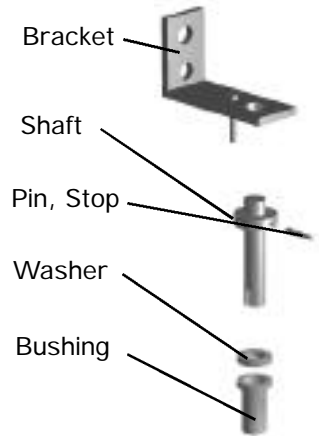

Castors

Legs

Screw, Leveling
Nylon Foot

Screw, Leveling

Castors

Legs

Legs

B.

**Kit, Door Hinge
Bottom**

**GDM-7, GDM-7LE
Kit, Door Hinge Top**

**Kit, Door Hinge
Bottom**

**GDM-10, GDM-10LE
GDM-10PT, GDM-12,
GDM-15
Kit, Door Hinge Top**

**Kit, Door Hinge
Bottom**

**GDM-10RF, 10RFLE,
GDM-12RF, 12RFLE
Kit, Door Hinge Top**

**Kit, Door Hinge
Bottom**

H.

Door Parts

GDM-12, GDM-22, All Others

Before Serial NO. 1-1775723

GDM-12 Kit, Door Hinge Top

Kit, Door Hinge Bottom

GDM-22 Kit, Door Hinge Top

Kit, Door Hinge Bottom

GDM-35RF, GDM-35SL-RF Kit, Door Hinge Top

Kit, Door Hinge Bottom

All Others Kit, Door Hinge Top

Kit, Door Hinge Bottom

Door Locks

Lock - Slide Door (Barrel Style)

Lock GDM
Swing