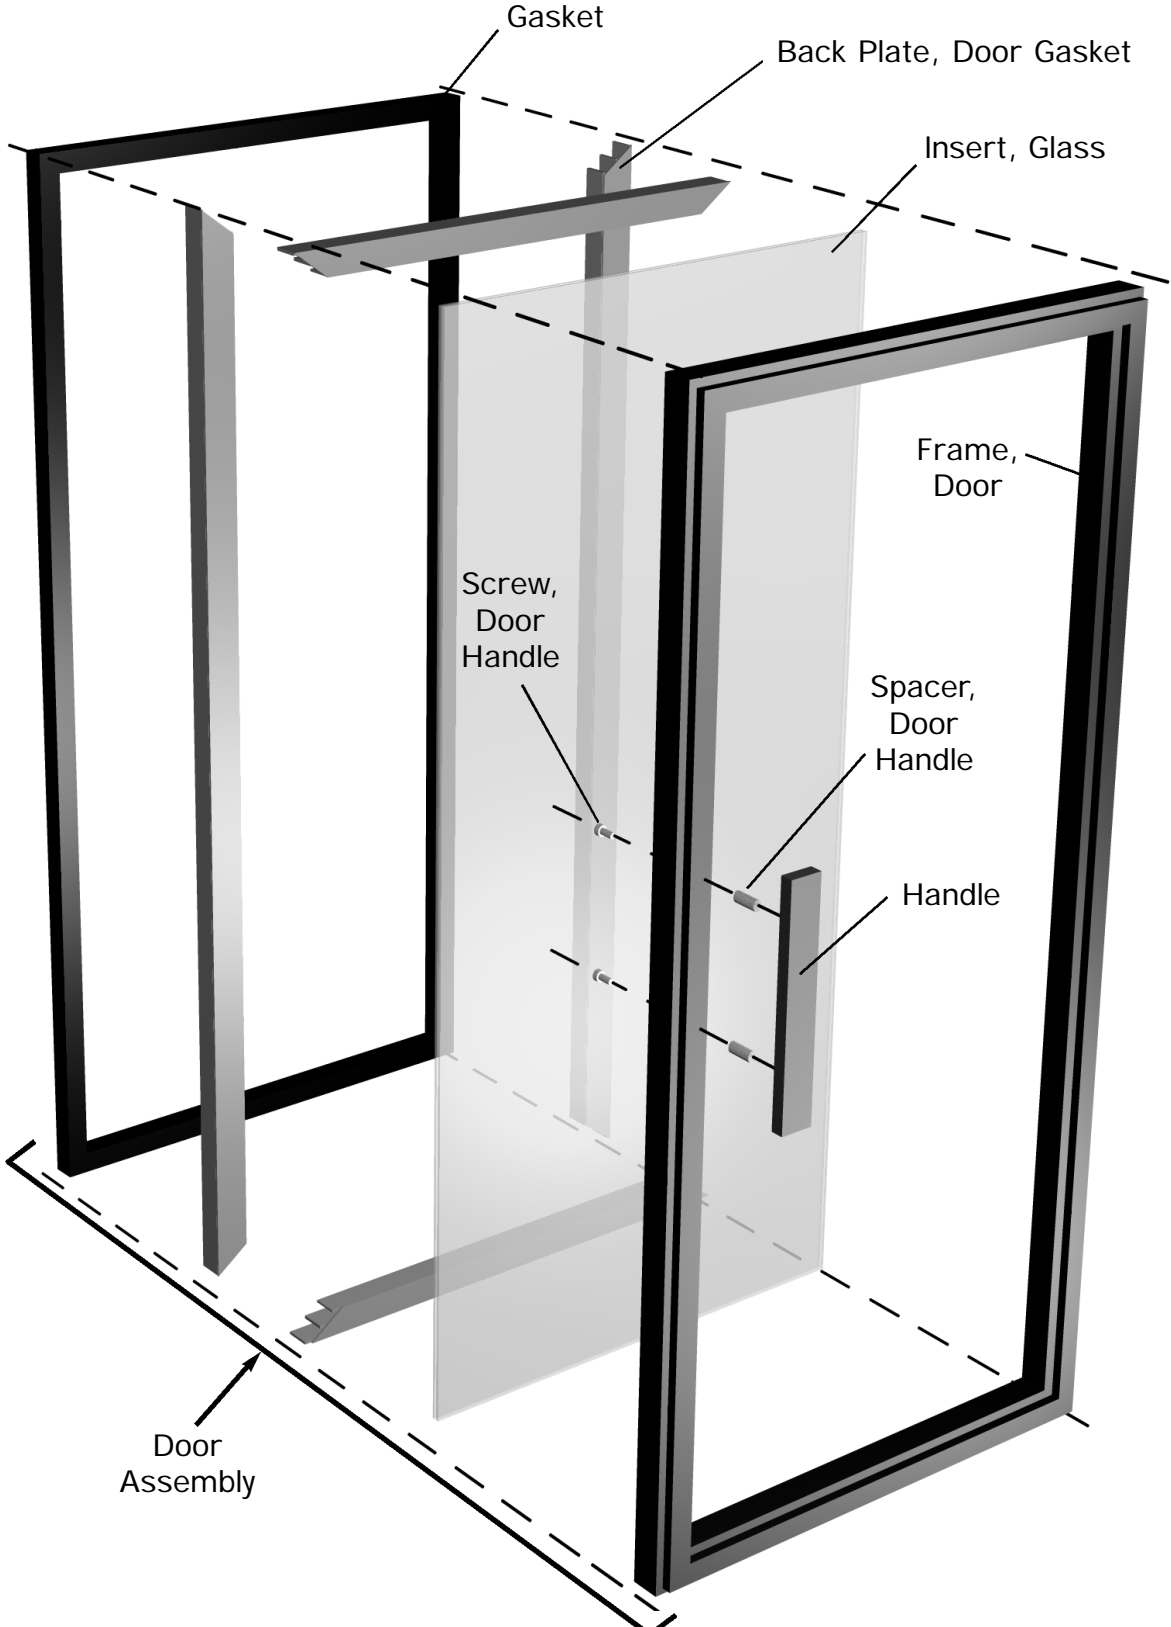

Castors

Legs

Screw, Leveling
Nylon Foot

Screw, Leveling

Castors

Legs

Legs

B.

Compressors

Door Parts

GDM Radius Front Models

D.

Door Parts

GDM Slide

E.

Door Parts

GDM Swing

F.

Door Parts

GDM Swing with Integrated Door Light (IDL)

Door Parts

GDM-5,-5PT, GDM-6, GDM-7, 7LE GDM-10/10LE/10PT, GDM-10RF/10RFLE, GDM-12, GDM-12RF/12RFLE, GDM15

**GDM-5,
GDM-5PT
Kit, Door Hinge Top**