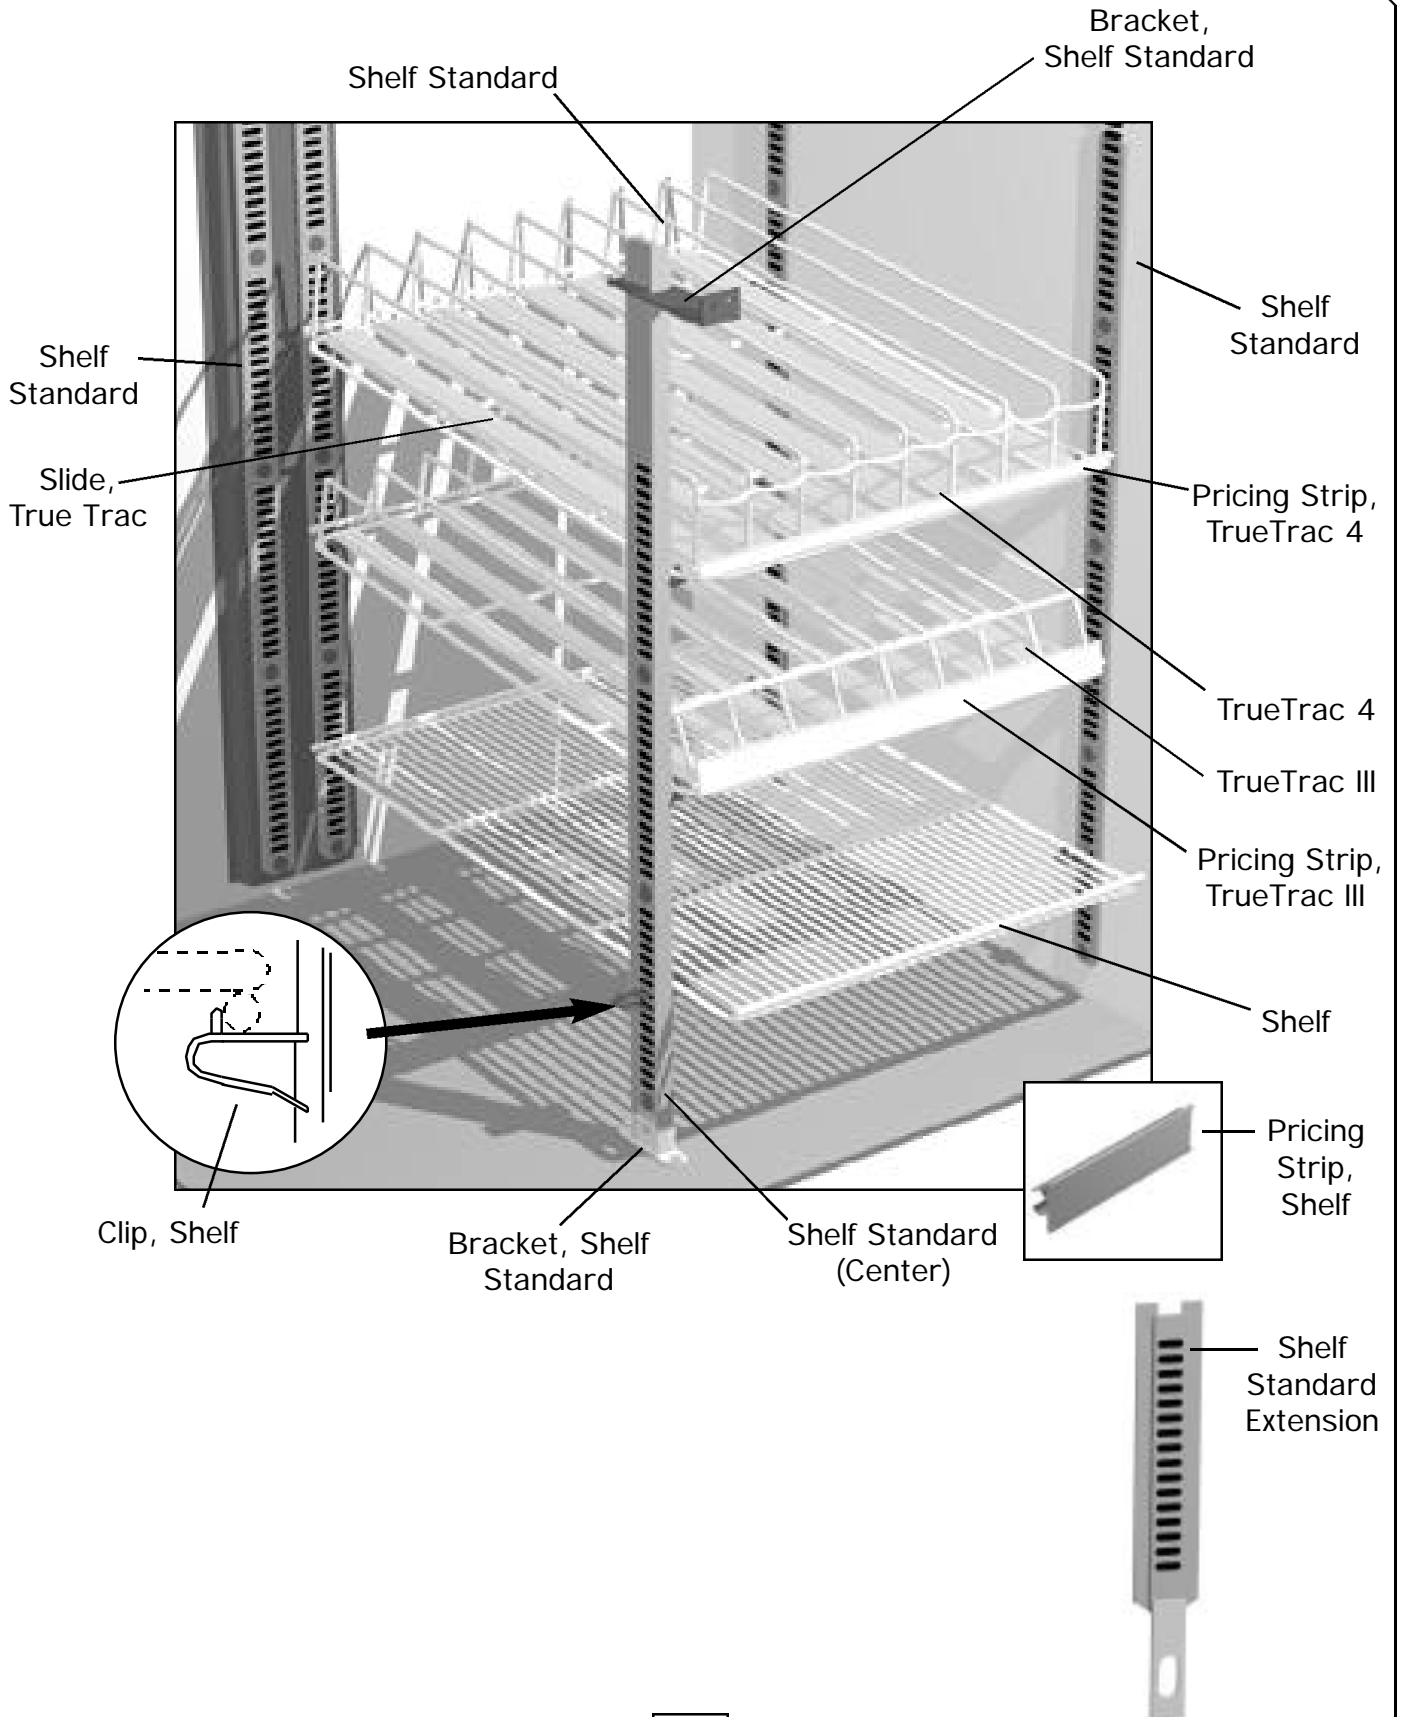

Shelf Parts