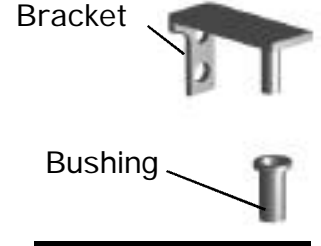

Castors

Legs

Screw, Leveling
Nylon Foot

Screw, Leveling

Castors

Legs

Legs

B.

GDM Swing

F.

Door Parts

GDM Swing with Integrated Door Light (IDL)

Door Parts

GDM-5,-5PT, GDM-6, GDM-7, 7LE GDM-10/10LE/10PT, GDM-10RF/10RFLE, GDM-12, GDM-12RF/12RFLE, GDM15

**GDM-5,
GDM-5PT
Kit, Door Hinge Top**

**Kit, Door Hinge
Bottom**

**GDM-7, GDM-7LE
Kit, Door Hinge Top**

**Kit, Door Hinge
Bottom**

**GDM-10, GDM-10LE
GDM-10PT, GDM-12,
GDM-15
Kit, Door Hinge Top**

**Kit, Door Hinge
Bottom**

**GDM-10RF, 10RFLE,
GDM-12RF, 12RFLE
Kit, Door Hinge Top**