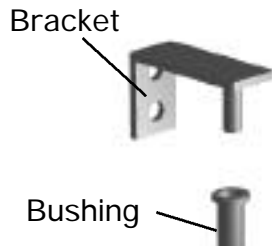

Castors

Legs

Screw, Leveling
Nylon Foot

Screw, Leveling

Castors

Legs

Legs

B.

GDM Swing

F.

Door Parts

GDM Swing with Integrated Door Light (IDL)

Door Parts

GDM-5,-5PT, GDM-6, GDM-7, 7LE GDM-10/10LE/10PT, GDM-10RF/10RFLE, GDM-12, GDM-12RF/12RFLE, GDM15

**GDM-5,
GDM-5PT
Kit, Door Hinge Top**

**Kit, Door Hinge
Bottom**

**GDM-7, GDM-7LE
Kit, Door Hinge Top**

**Kit, Door Hinge
Bottom**

**GDM-10, GDM-10LE
GDM-10PT, GDM-12,
GDM-15
Kit, Door Hinge Top**

**Kit, Door Hinge
Bottom**

**GDM-10RF, 10RFLE,
GDM-12RF, 12RFLE
Kit, Door Hinge Top**