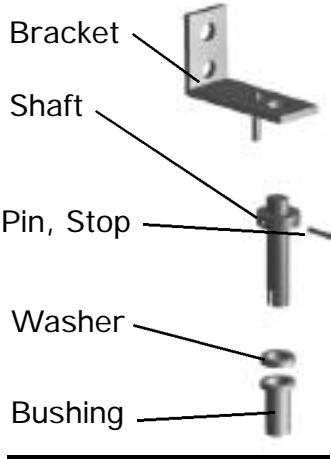

Castors

Legs

Screw, Leveling
Nylon Foot

Screw, Leveling

Castors

Legs

Legs

B.

GDM Swing

F.

Door Parts

GDM Swing with Integrated Door Light (IDL)

Door Parts

GDM-5,-5PT, GDM-6, GDM-7, 7LE GDM-10/10LE/10PT, GDM-10RF/10RFLE, GDM-12, GDM-12RF/12RFLE, GDM15

**GDM-5,
GDM-5PT
Kit, Door Hinge Top**

**Kit, Door Hinge
Bottom**

**GDM-7, GDM-7LE
Kit, Door Hinge Top**

**Kit, Door Hinge
Bottom**

**GDM-10, GDM-10LE
GDM-10PT, GDM-12,
GDM-15
Kit, Door Hinge Top**

**Kit, Door Hinge
Bottom**

**GDM-10RF, 10RFLE,
GDM-12RF, 12RFLE
Kit, Door Hinge Top**