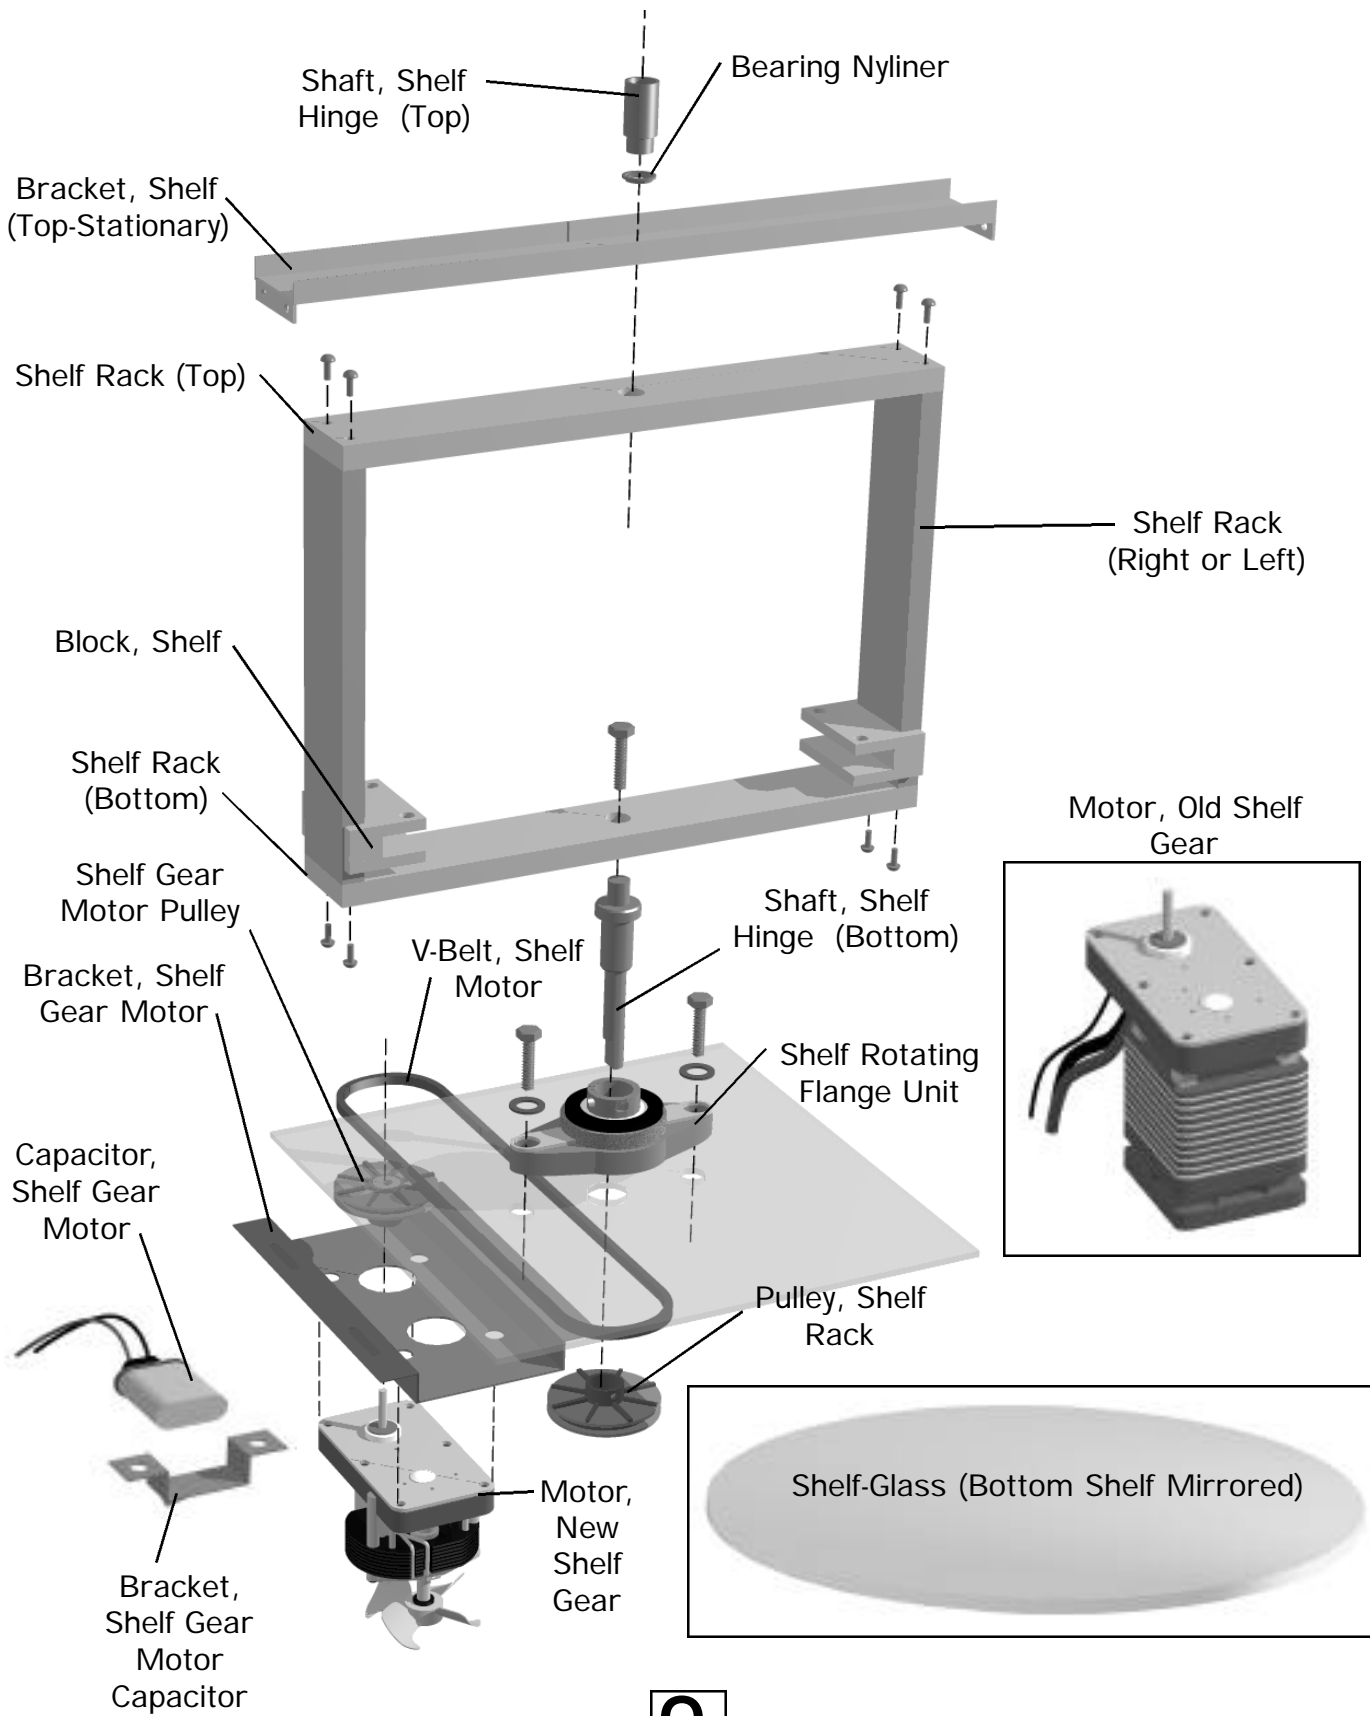

542 (9" lead)
801264

Ballast
Sign LC-14-20C
800508

Starter

Lampshield, Door Lamp

Lighting Parts

GDM Lighted End (LE) Models

N.

Accessories

Rotating Glass Shelf (RGS) Model

Shelf Parts

Sign & Sign Frame Parts

Sign, Radius Front

Q.