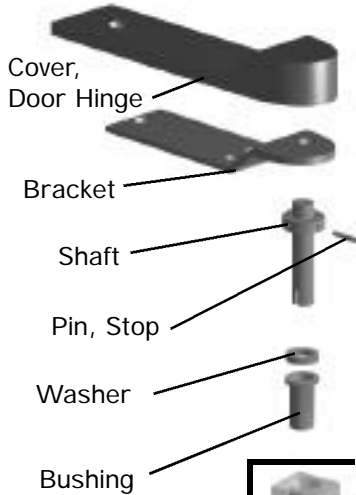

Castors

Legs

Screw, Leveling
Nylon Foot

Screw, Leveling

Castors

Legs

Legs

B.

**Kit, Door Hinge
Bottom**

**GDM-7, GDM-7LE
Kit, Door Hinge Top**

**Kit, Door Hinge
Bottom**

**GDM-10, GDM-10LE
GDM-10PT, GDM-12,
GDM-15
Kit, Door Hinge Top**

**Kit, Door Hinge
Bottom**

**GDM-10RF, 10RFLE,
GDM-12RF, 12RFLE
Kit, Door Hinge Top**

**Kit, Door Hinge
Bottom**

H.

Door Parts

GDM-12, GDM-22, All Others

Before Serial NO. 1-1775723

GDM-12 Kit, Door Hinge Top

Kit, Door Hinge Bottom

GDM-22 Kit, Door Hinge Top

Kit, Door Hinge Bottom

GDM-35RF, GDM-35SL-RF Kit, Door Hinge Top

Kit, Door Hinge Bottom

All Others Kit, Door Hinge Top

Kit, Door Hinge Bottom

Door Locks

Lock - Slide Door (Barrel Style)

Lock GDM
Swing