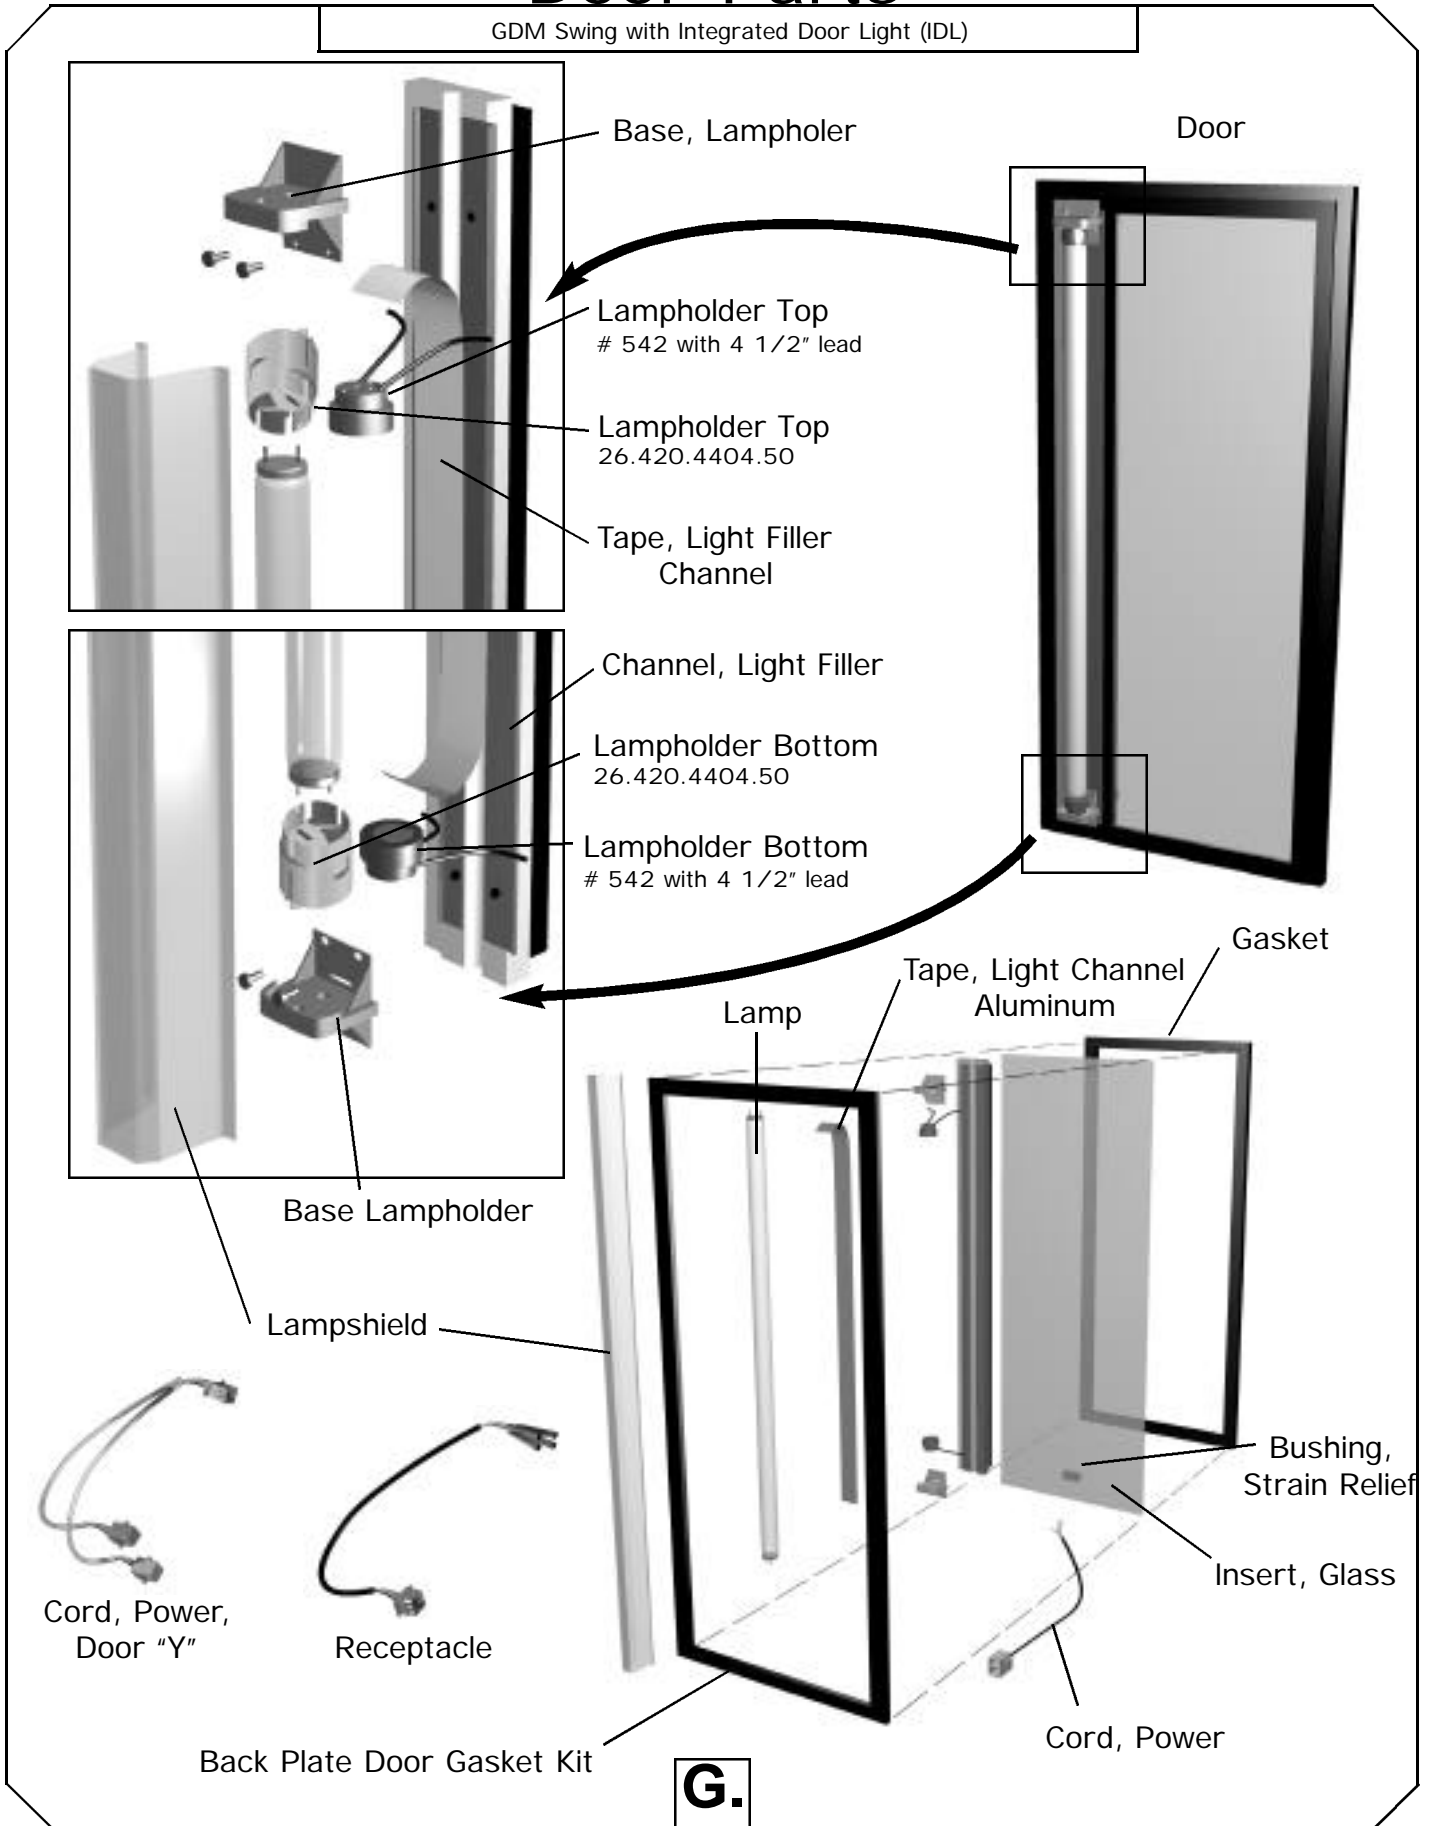

Castors

Legs

Screw, Leveling
Nylon Foot

Screw, Leveling

Castors

Legs

Legs

B.

GDM Swing

F.

Door Parts

GDM Swing with Integrated Door Light (IDL)

Door Parts

GDM-5,-5PT, GDM-6, GDM-7, 7LE GDM-10/10LE/10PT, GDM-10RF/10RFLE, GDM-12, GDM-12RF/12RFLE, GDM15

**GDM-5,
GDM-5PT
Kit, Door Hinge Top**