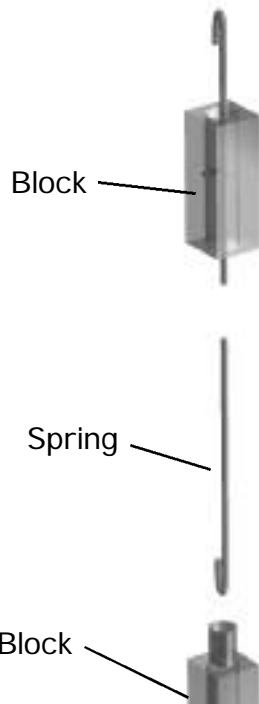

Castors

Legs

Screw, Leveling
Nylon Foot

Screw, Leveling

Castors

Legs

Legs

B.

GDM Swing

F.

Door Parts

GDM Swing with Integrated Door Light (IDL)

Door Parts

GDM-5,-5PT, GDM-6, GDM-7, 7LE GDM-10/10LE/10PT, GDM-10RF/10RFLE, GDM-12, GDM-12RF/12RFLE, GDM15

**GDM-5,
GDM-5PT
Kit, Door Hinge Top**

**Kit, Door Hinge
Bottom**

**GDM-7, GDM-7LE
Kit, Door Hinge Top**

**Kit, Door Hinge
Bottom**

**GDM-10, GDM-10LE
GDM-10PT, GDM-12,
GDM-15
Kit, Door Hinge Top**

**Kit, Door Hinge
Bottom**

**GDM-10RF, 10RFLE,
GDM-12RF, 12RFLE
Kit, Door Hinge Top**