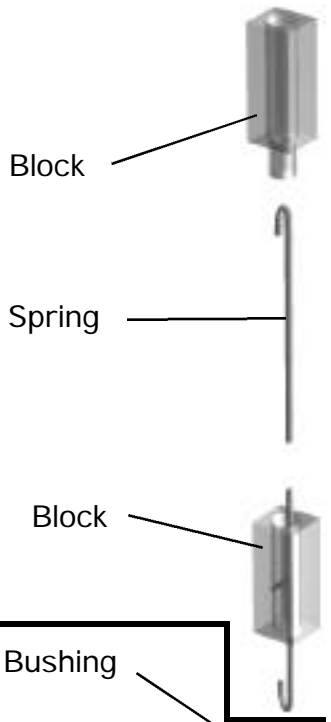

Castors

Legs

Screw, Leveling
Nylon Foot

Screw, Leveling

Castors

Legs

Legs

B.

GDM Swing

F.

Door Parts

GDM Swing with Integrated Door Light (IDL)

Door Parts

GDM-5,-5PT, GDM-6, GDM-7, 7LE GDM-10/10LE/10PT, GDM-10RF/10RFLE, GDM-12, GDM-12RF/12RFLE, GDM15

**GDM-5,
GDM-5PT
Kit, Door Hinge Top**

**Kit, Door Hinge
Bottom**

**GDM-7, GDM-7LE
Kit, Door Hinge Top**

**Kit, Door Hinge
Bottom**

**GDM-10, GDM-10LE
GDM-10PT, GDM-12,
GDM-15
Kit, Door Hinge Top**

**Kit, Door Hinge
Bottom**

**GDM-10RF, 10RFLE,
GDM-12RF, 12RFLE
Kit, Door Hinge Top**