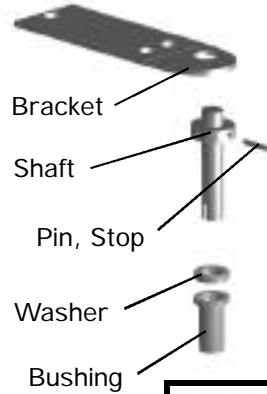

Castors

Legs

Screw, Leveling
Nylon Foot

Screw, Leveling

Castors

Legs

Legs

B.

**Kit, Door Hinge
Bottom**

**GDM-7, GDM-7LE
Kit, Door Hinge Top**

**Kit, Door Hinge
Bottom**

**GDM-10, GDM-10LE
GDM-10PT, GDM-12,
GDM-15
Kit, Door Hinge Top**

**Kit, Door Hinge
Bottom**

**GDM-10RF, 10RFLE,
GDM-12RF, 12RFLE
Kit, Door Hinge Top**

**Kit, Door Hinge
Bottom**

H.

Door Parts

GDM-12, GDM-22, All Others

Before Serial NO. 1-1775723

GDM-12 Kit, Door Hinge Top

Kit, Door Hinge Bottom

GDM-22 Kit, Door Hinge Top

Kit, Door Hinge Bottom

GDM-35RF, GDM-35SL-RF Kit, Door Hinge Top

Kit, Door Hinge Bottom

All Others Kit, Door Hinge Top

Kit, Door Hinge Bottom

Door Locks

Lock - Slide Door (Barrel Style)

Lock GDM
Swing